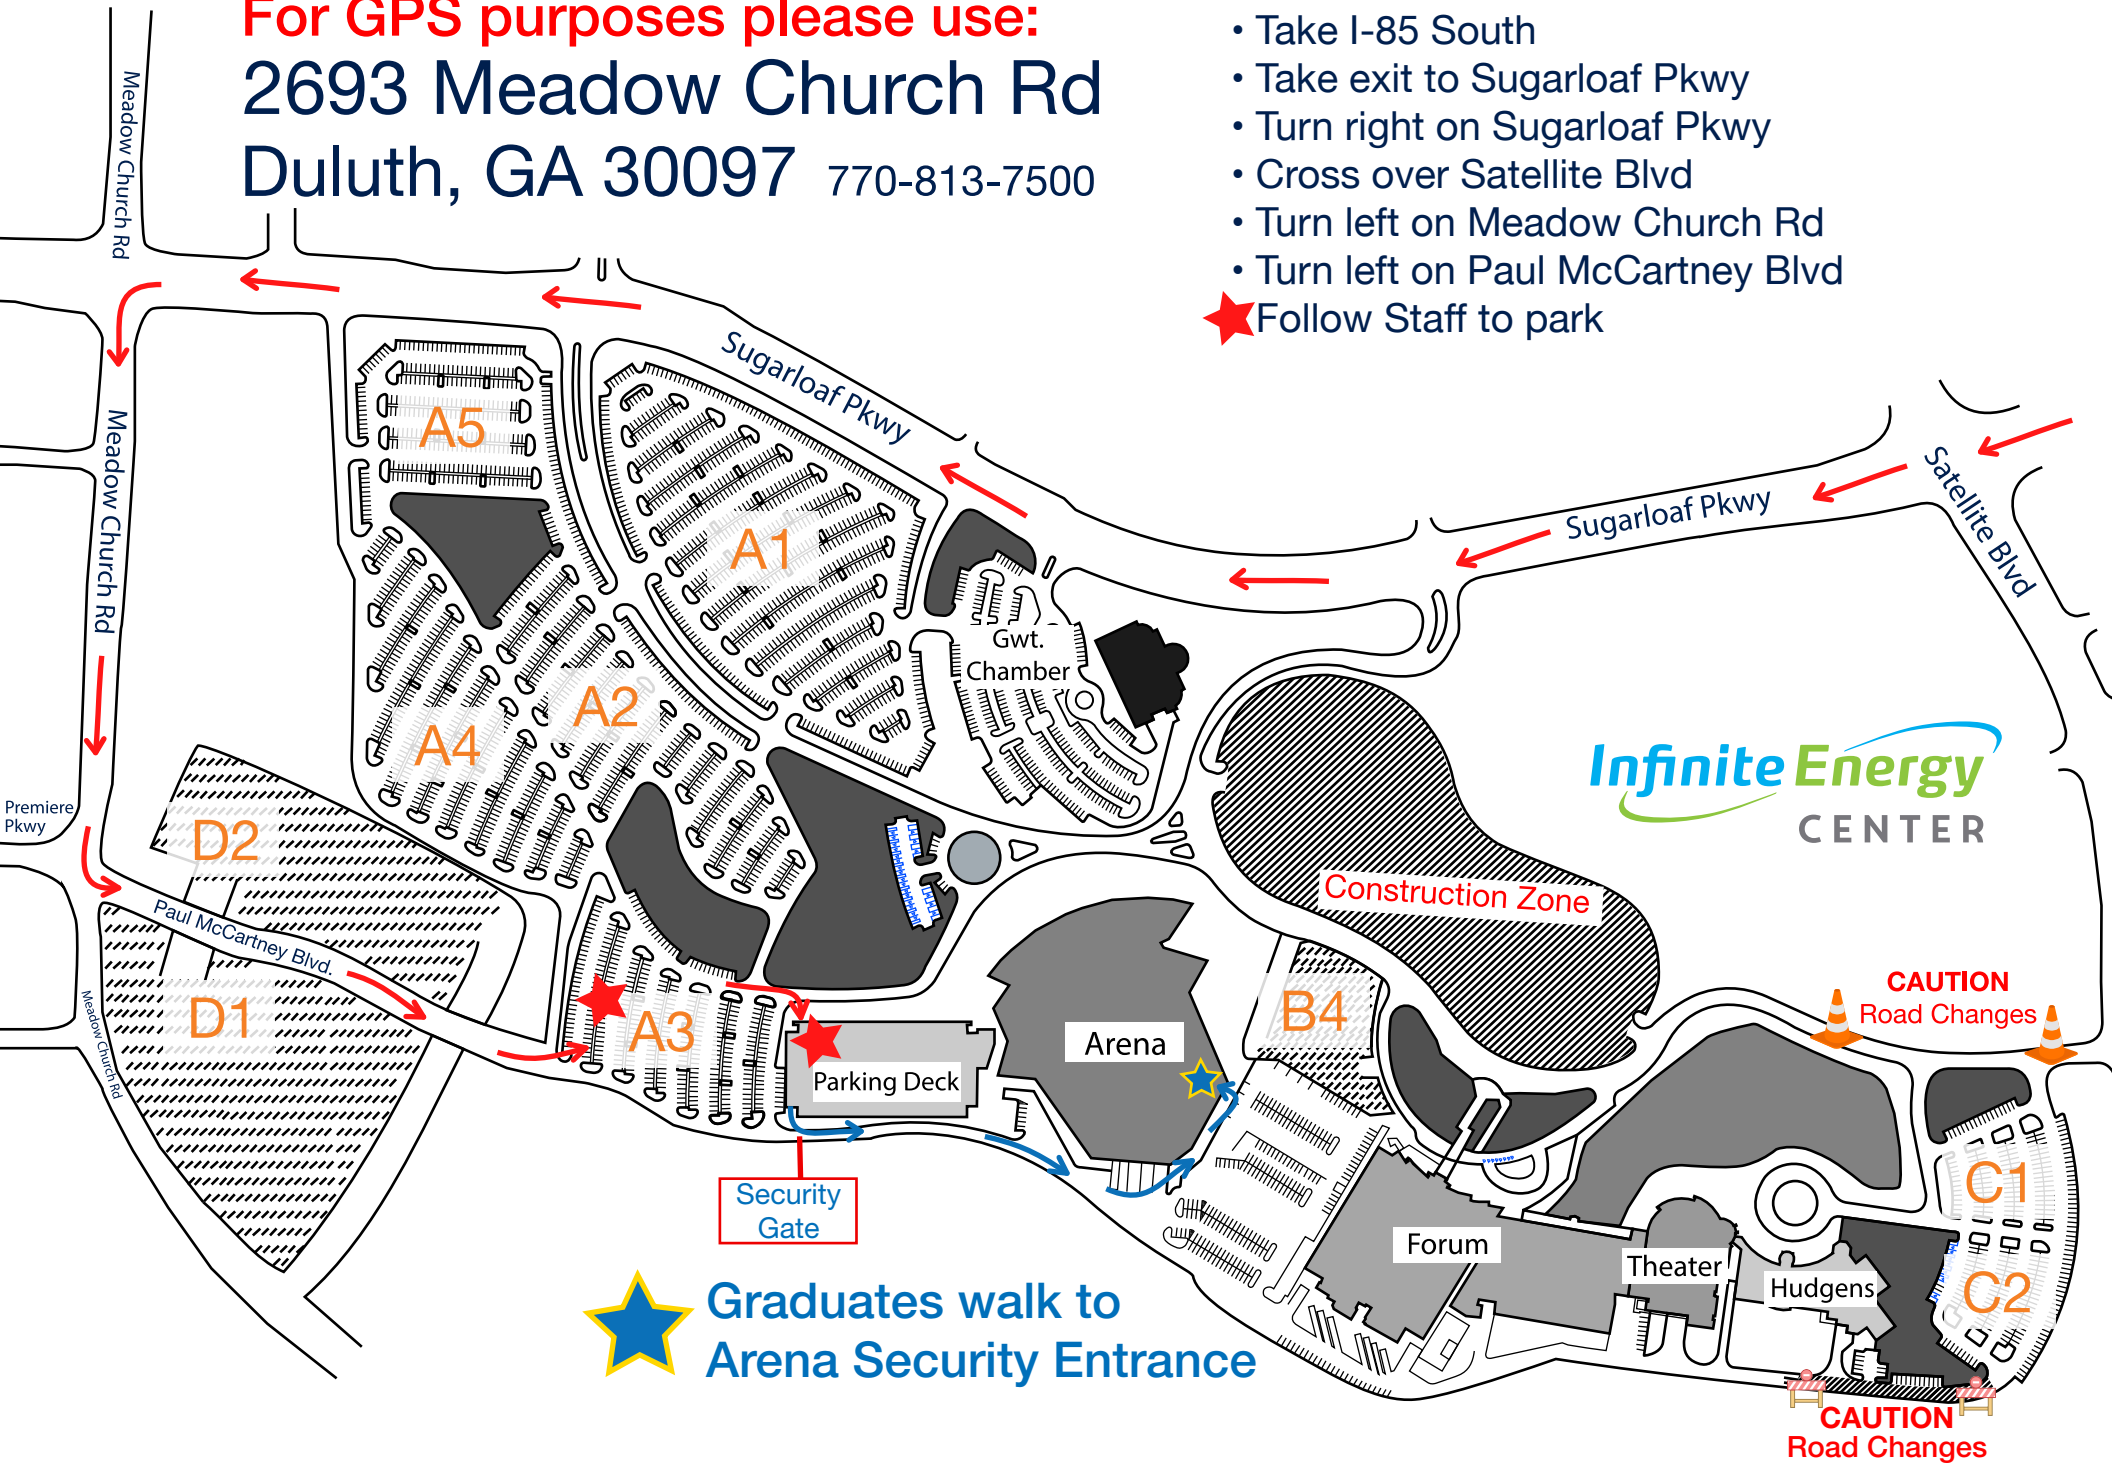

**For GPS purposes please use:**  
**2693 Meadow Church Rd**  
**Duluth, GA 30097 770-813-7500**

- Take I-85 South
- Take exit to Sugarloaf Pkwy
- Turn right on Sugarloaf Pkwy
- Cross over Satellite Blvd
- Turn left on Meadow Church Rd
- Turn left on Paul McCartney Blvd
- ★ Follow Staff to park

★ Graduates walk to  
Arena Security Entrance

CAUTION  
Road Changes

CAUTION  
Road Changes