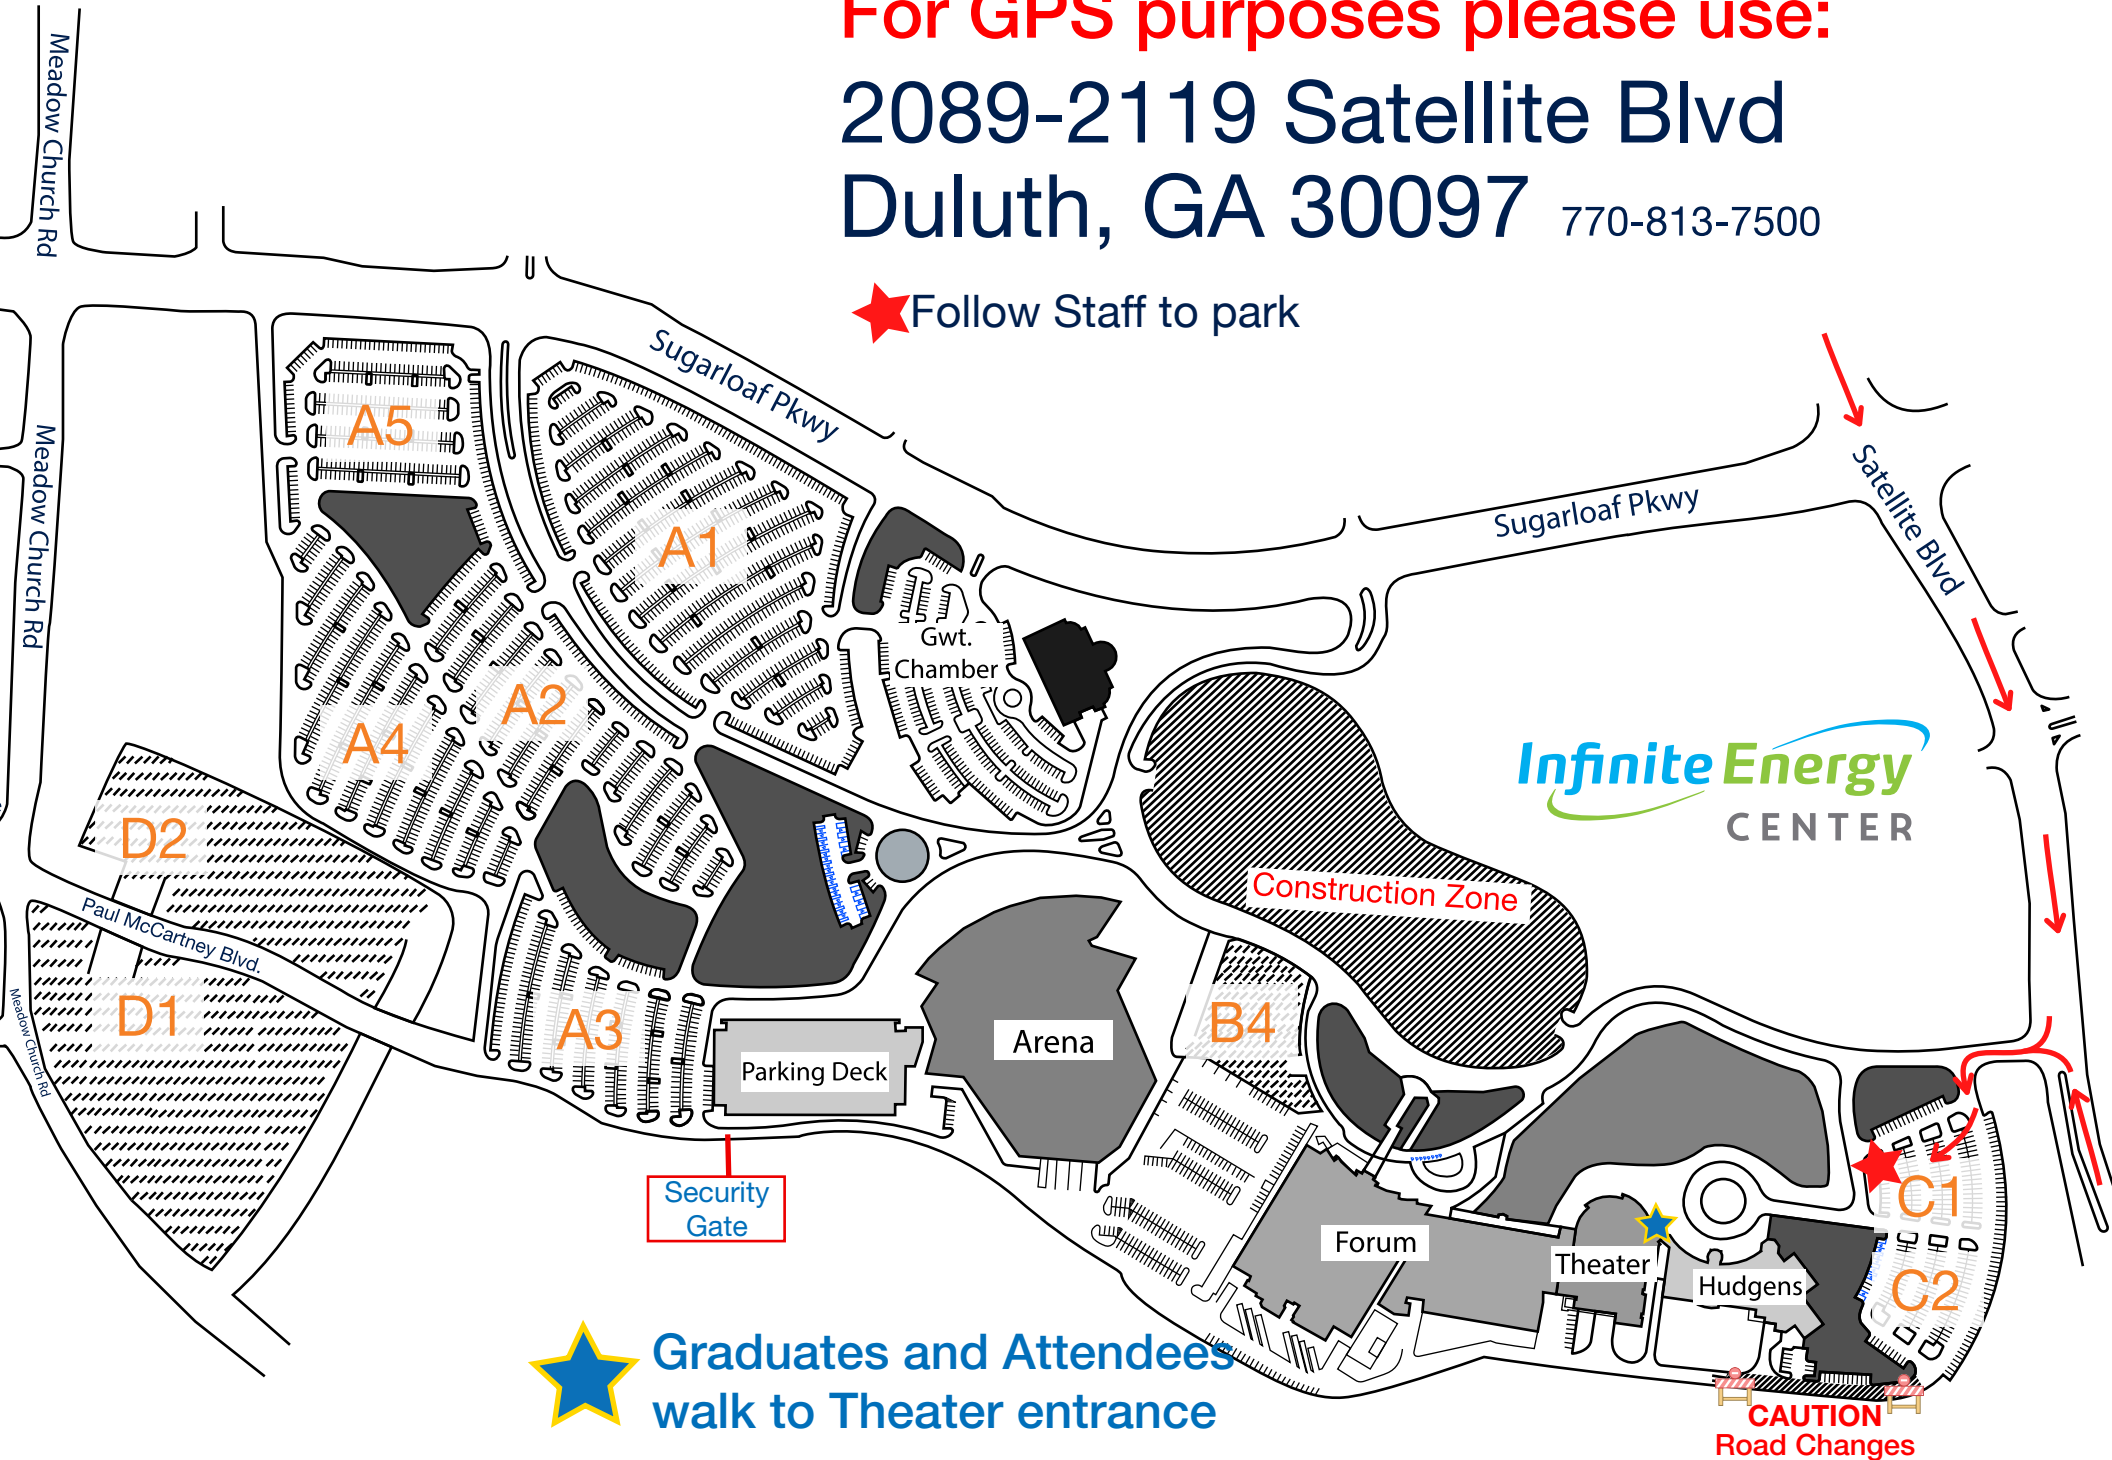

**For GPS purposes please use:**  
**2089-2119 Satellite Blvd**  
**Duluth, GA 30097** 770-813-7500

★ Follow Staff to park

★ Graduates and Attendees  
walk to Theater entrance

CAUTION  
Road Changes