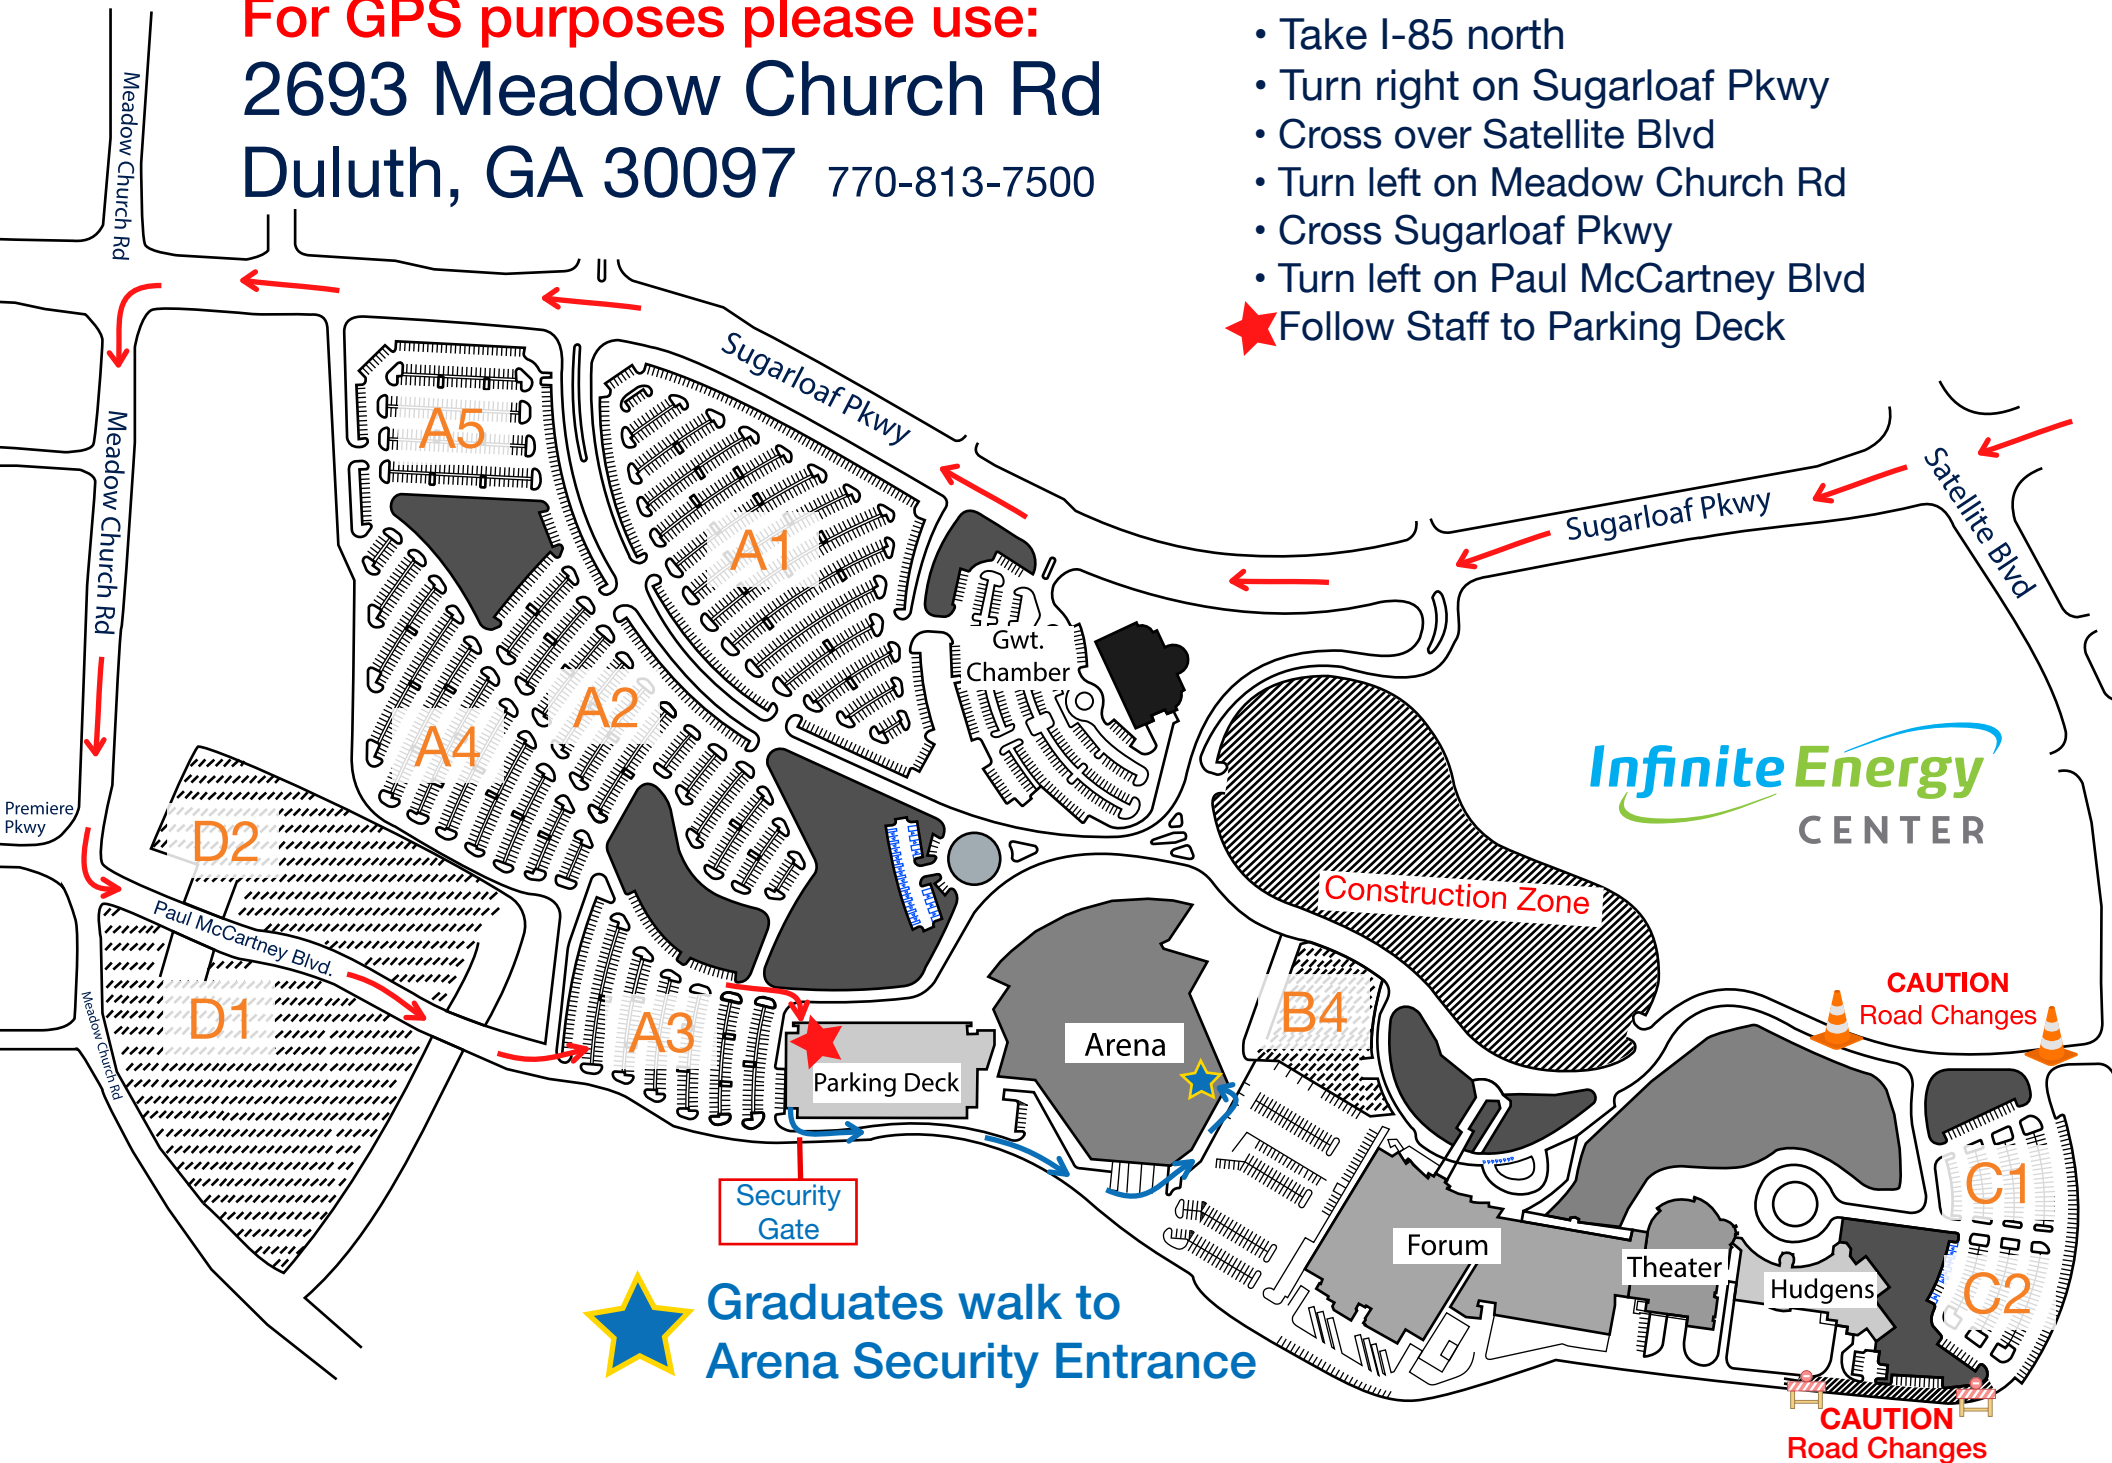

For GPS purposes please use:
2693 Meadow Church Rd
Duluth, GA 30097 770-813-7500

- Take I-85 north
- Turn right on Sugarloaf Pkwy
- Cross over Satellite Blvd
- Turn left on Meadow Church Rd
- Cross Sugarloaf Pkwy
- Turn left on Paul McCartney Blvd
- ★ Follow Staff to Parking Deck

★ Graduates walk to
Arena Security Entrance

CAUTION
Road Changes