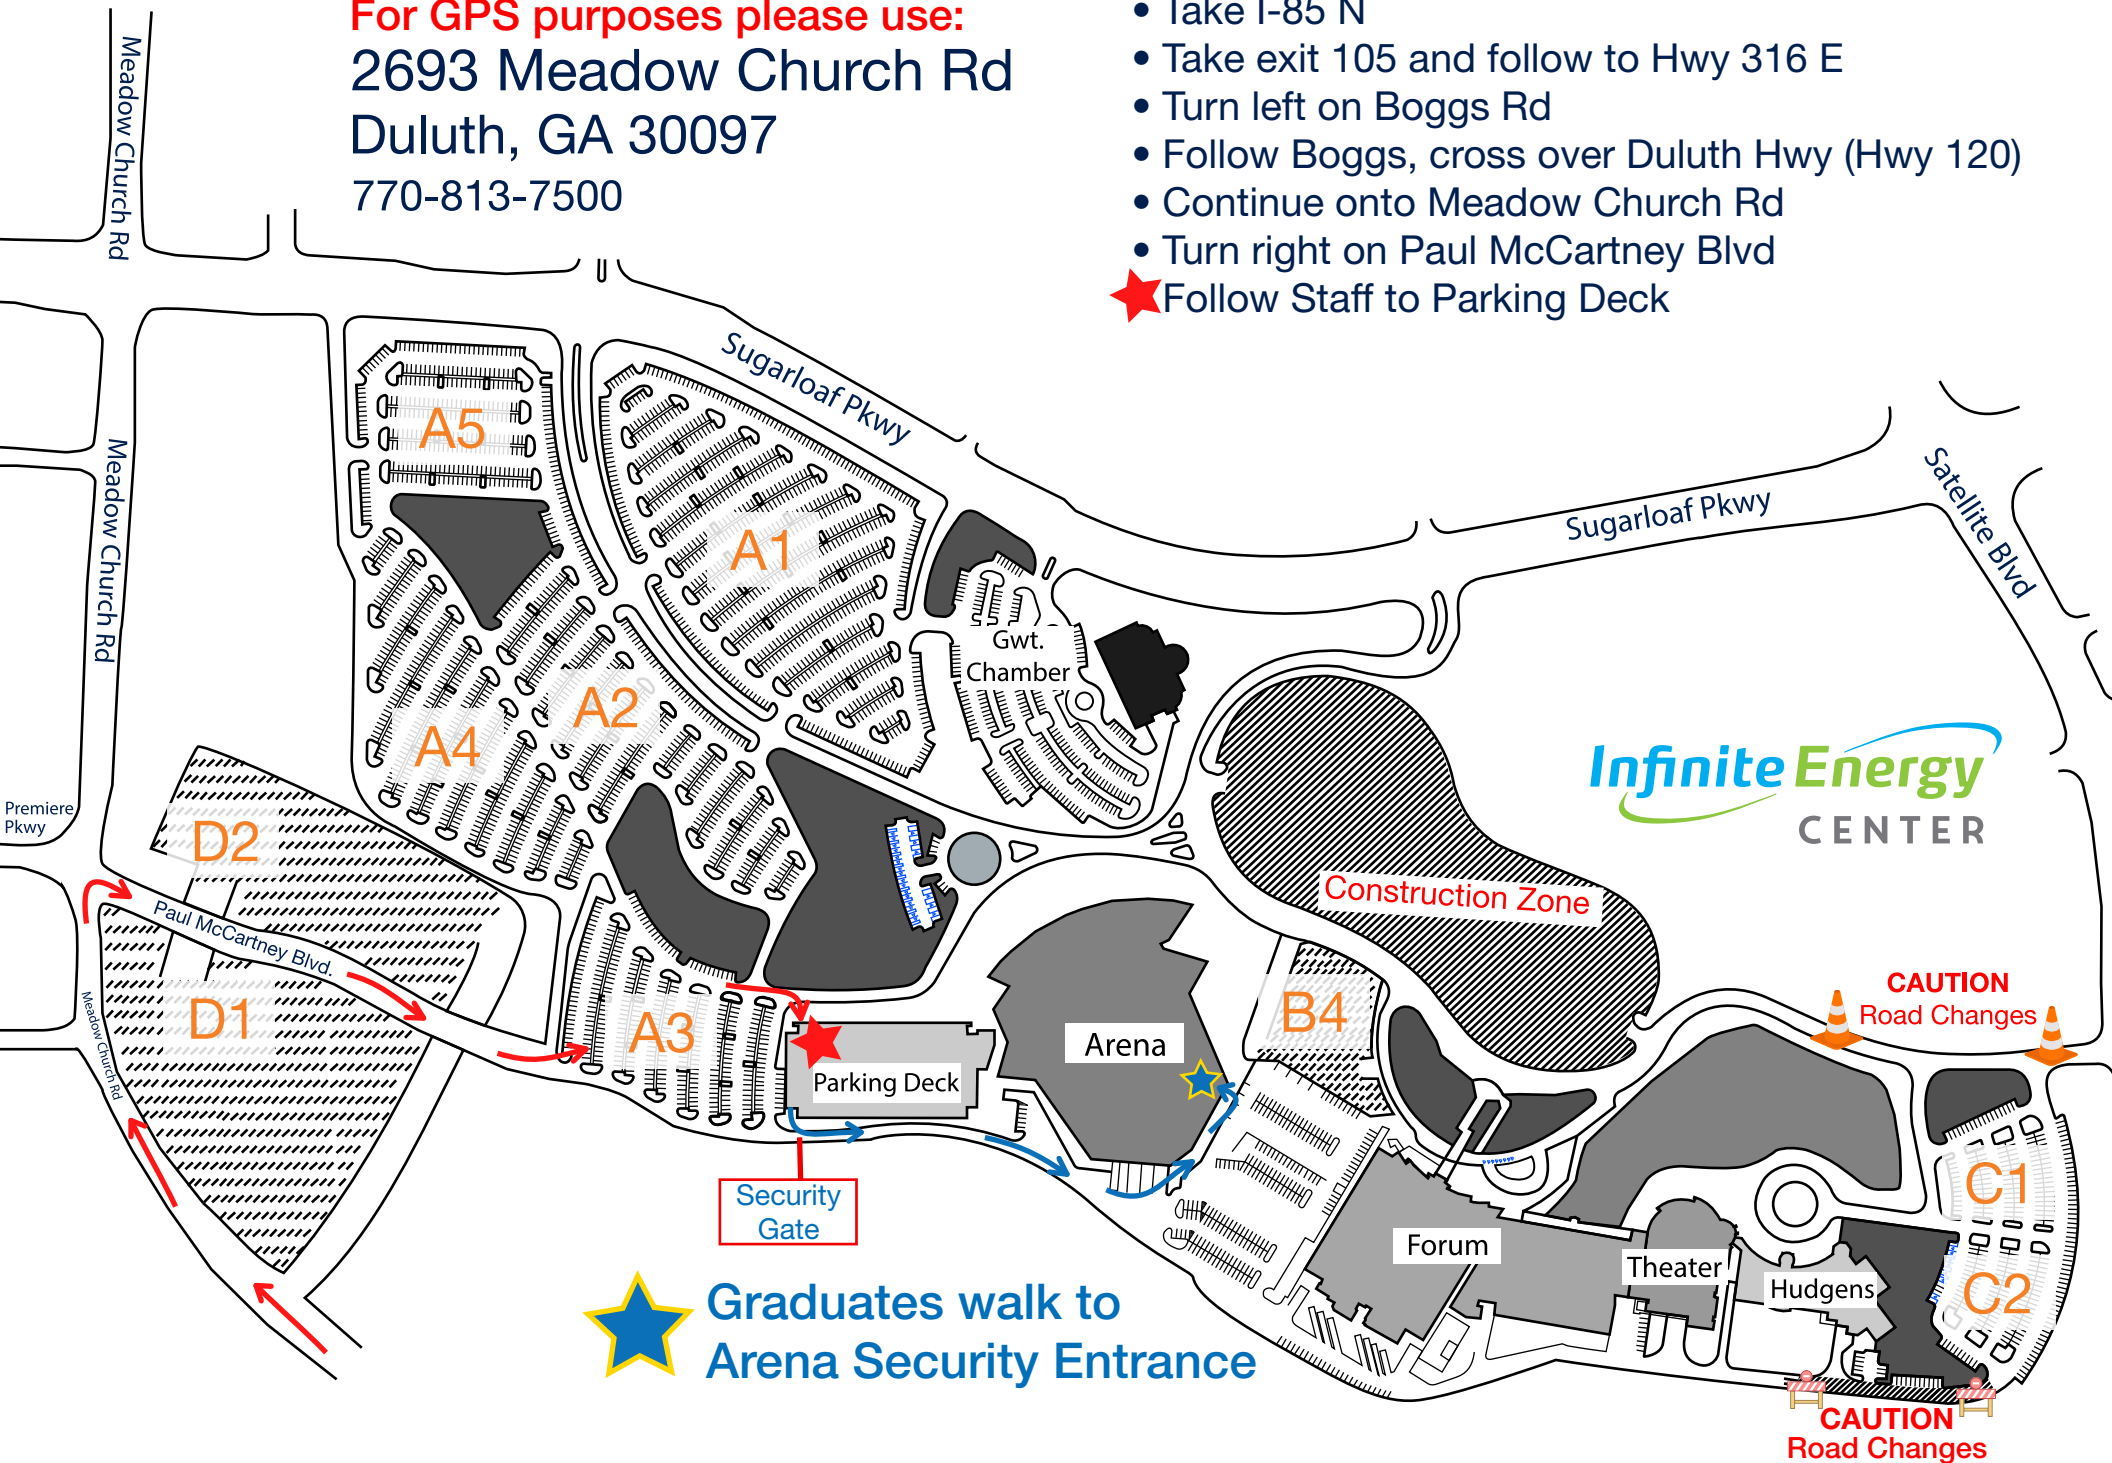

For GPS purposes please use:
2693 Meadow Church Rd
Duluth, GA 30097
770-813-7500

- Take I-85 N
- Take exit 105 and follow to Hwy 316 E
- Turn left on Boggs Rd
- Follow Boggs, cross over Duluth Hwy (Hwy 120)
- Continue onto Meadow Church Rd
- Turn right on Paul McCartney Blvd
- ★ Follow Staff to Parking Deck

★ Graduates walk to
Arena Security Entrance

CAUTION
Road Changes