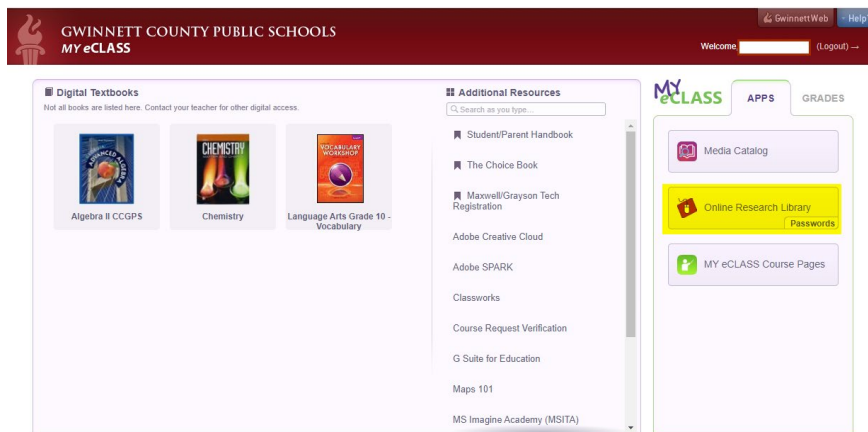

# Accessing Online Research Library Databases on the Student Portal

Gwinnett County Public Schools

## 1. Log in to the Student Portal

- Go to the [eClass student portal](#).
  - Enter your student number and password.
  - Click **SIGN IN**.

## 2. Utilize your Student Portal

- From your student portal, click on Online Research Library.

- Click on “Databases” for summer reading resources.
  - Elementary students can access e Book versions of popular storybooks, chapter books, and graphic novels by selecting the “Tumblebooks” link from our Databases in the Online Research Library. Many titles are available in Spanish and French.
  - Also located on the Database option of the Online Research Library link is BookFLIX, which pairs interactive fiction and non-fiction e Books for elementary students based on theme.