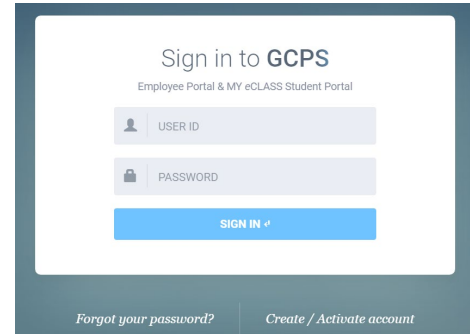

## 1. Log in to the Student Portal

- Go to the [eClass student portal](#).
  - Enter your student number and password.
  - Click **SIGN IN**.