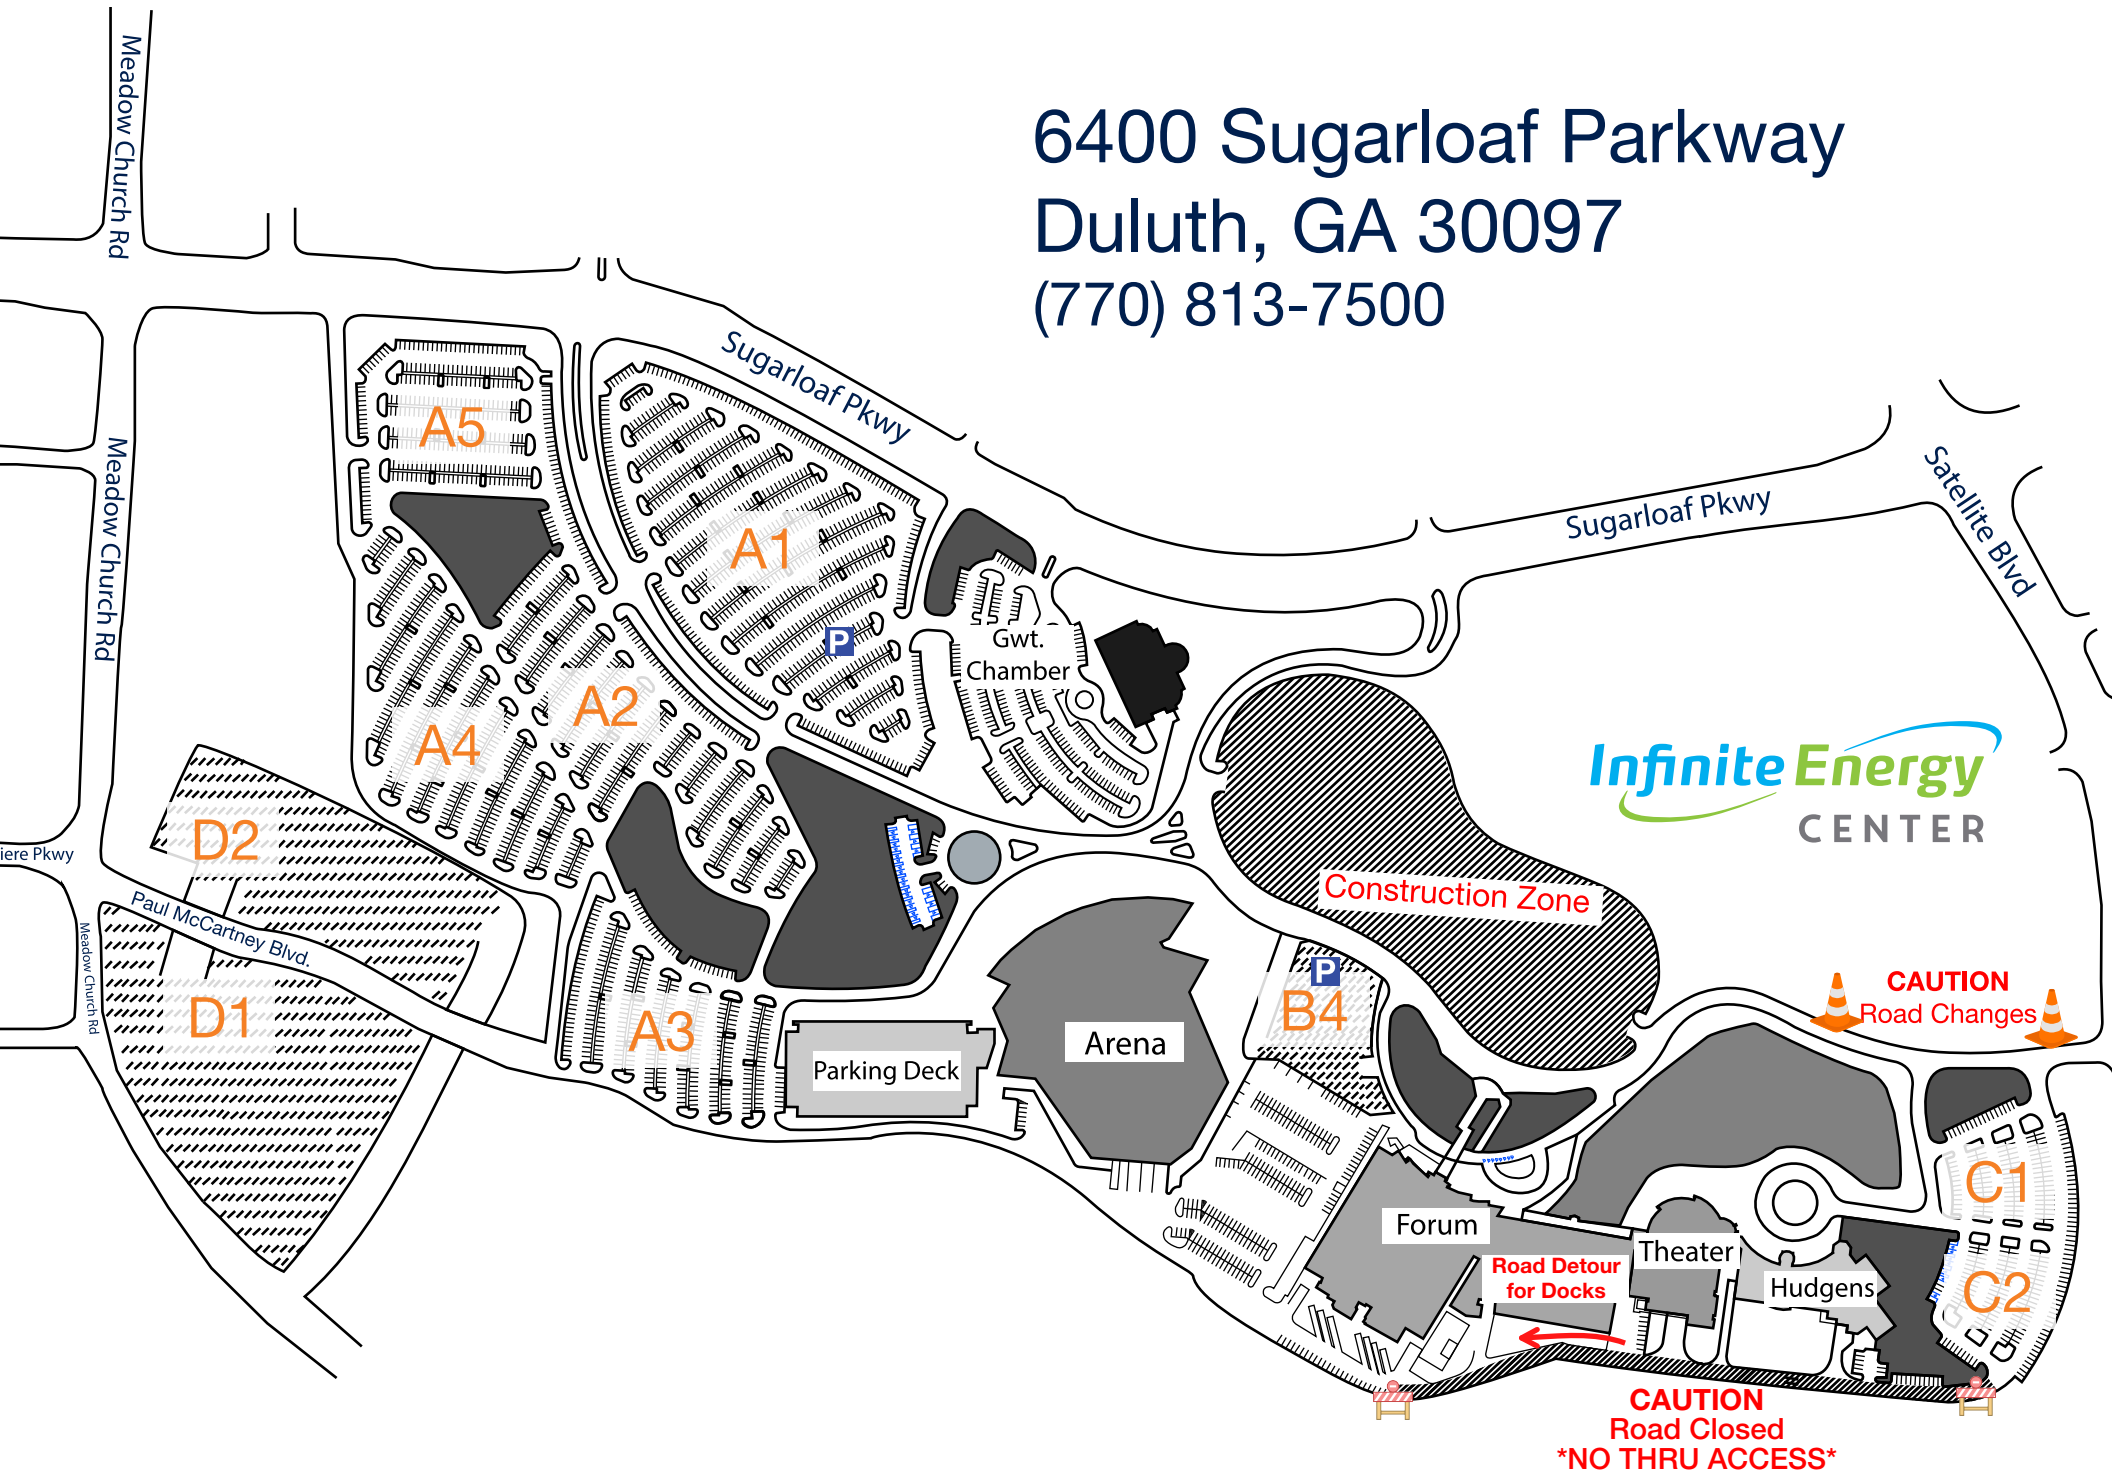

6400 Sugarloaf Parkway Duluth, GA 30097 (770) 813-7500

Infinite Energy
CENTER

Construction Zone

CAUTION
Road Changes

CAUTION
Road Closed
NO THRU ACCESS