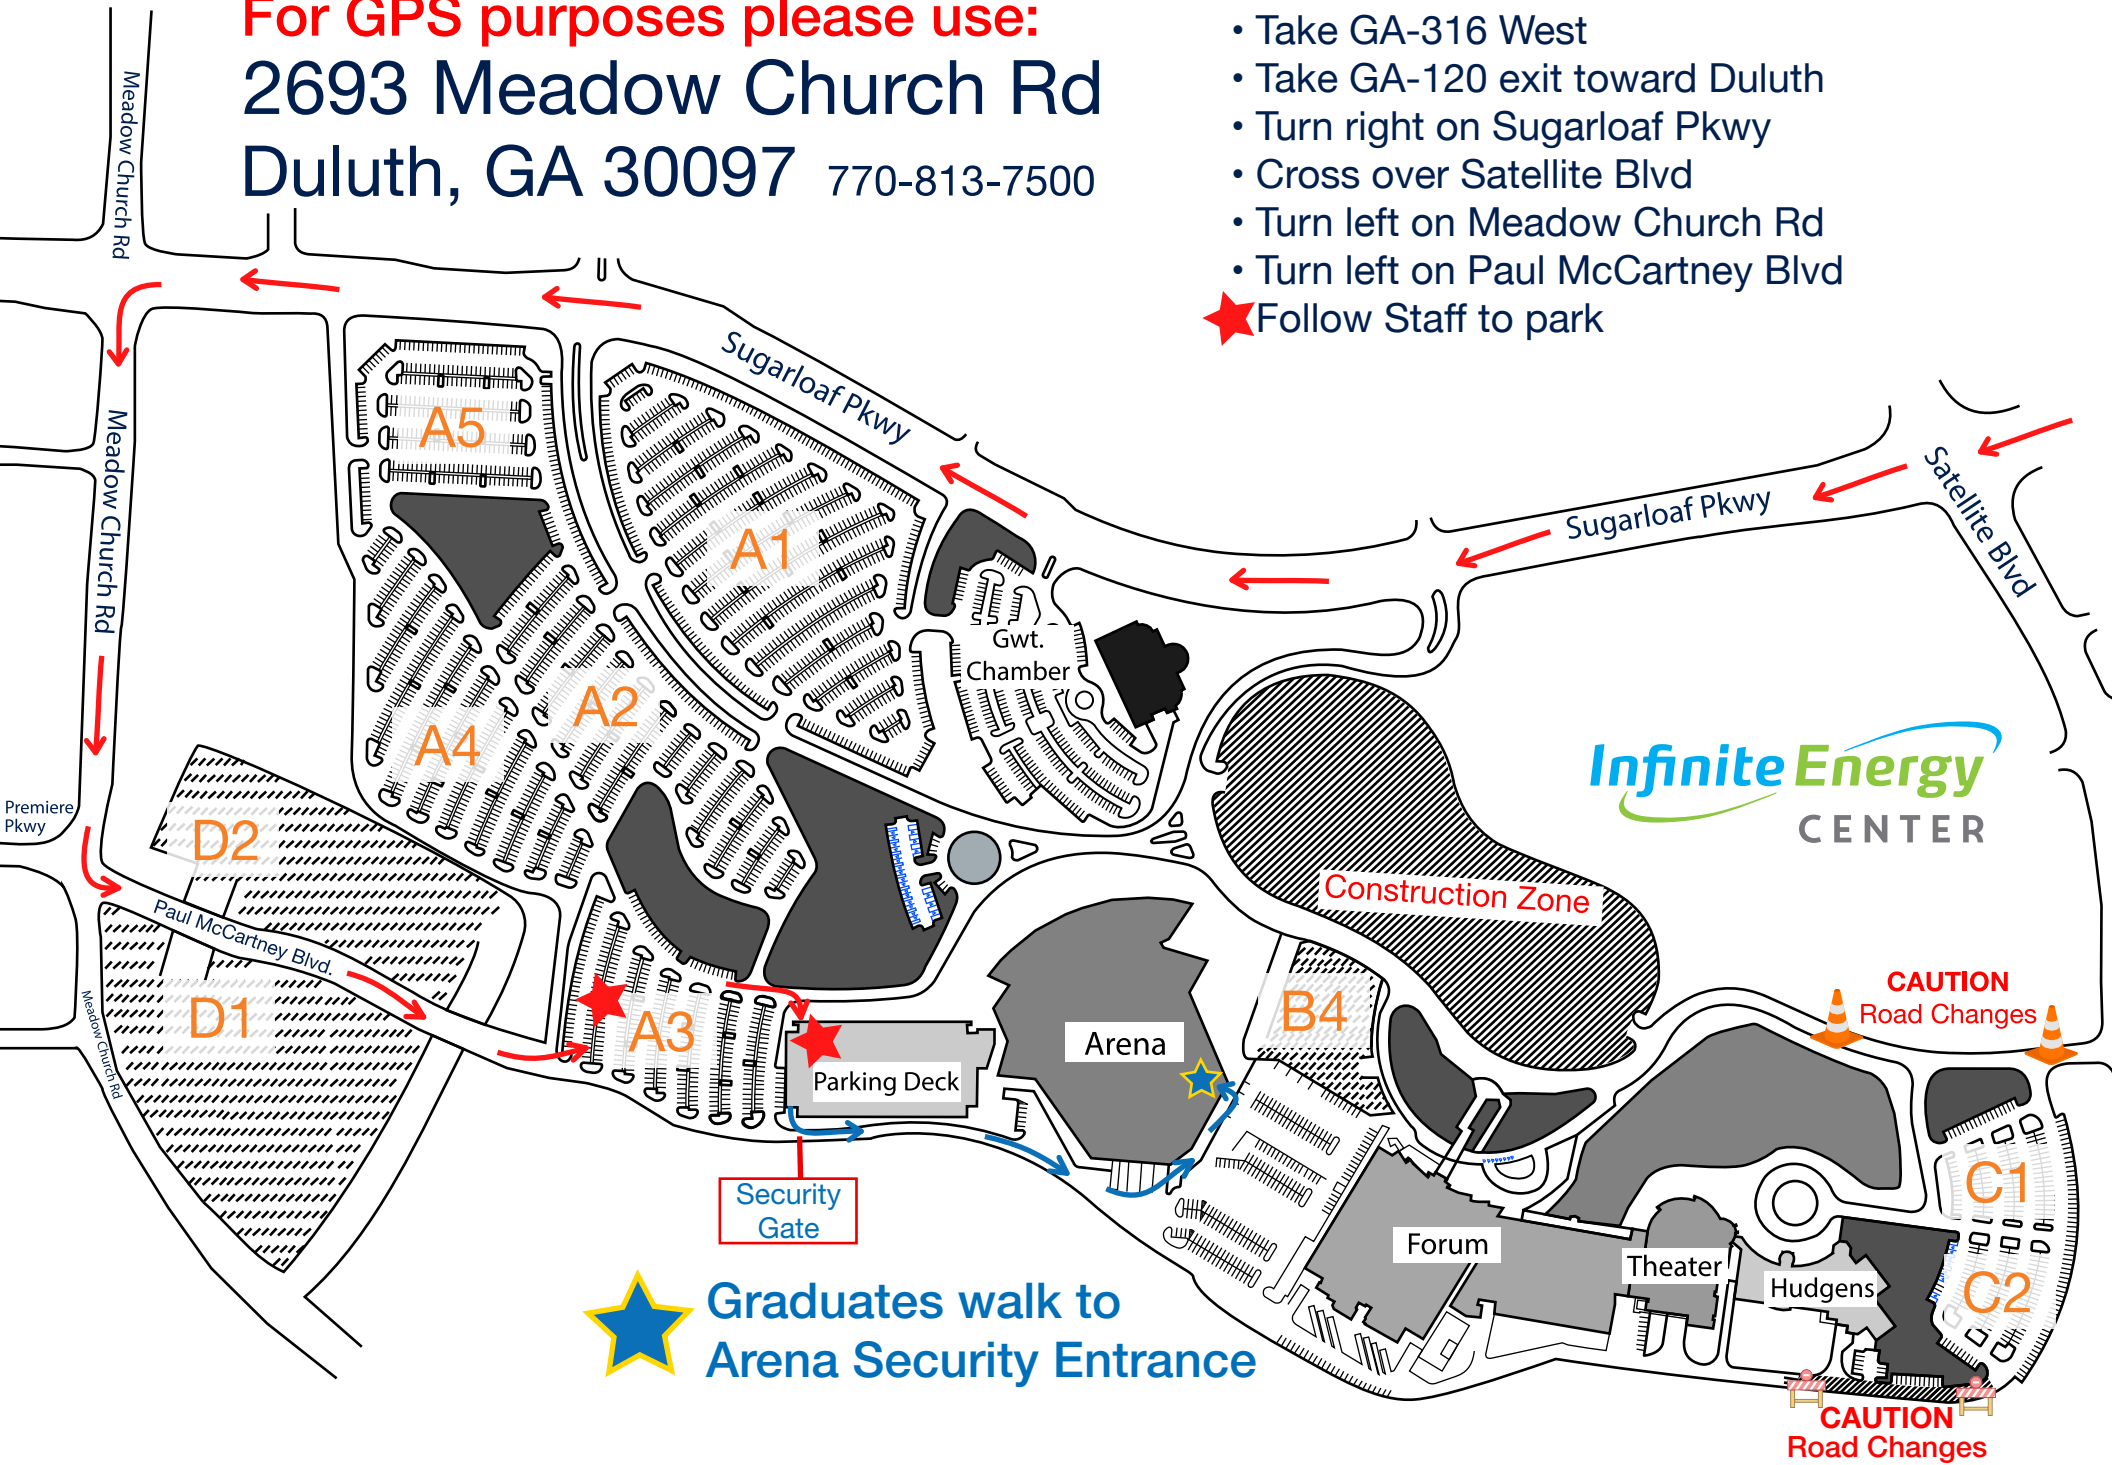

For GPS purposes please use:
2693 Meadow Church Rd
Duluth, GA 30097 770-813-7500

- Take GA-316 West
- Take GA-120 exit toward Duluth
- Turn right on Sugarloaf Pkwy
- Cross over Satellite Blvd
- Turn left on Meadow Church Rd
- Turn left on Paul McCartney Blvd
- ★ Follow Staff to park

Infinite Energy
CENTER

★ Graduates walk to
Arena Security Entrance

CAUTION
Road Changes

CAUTION
Road Changes