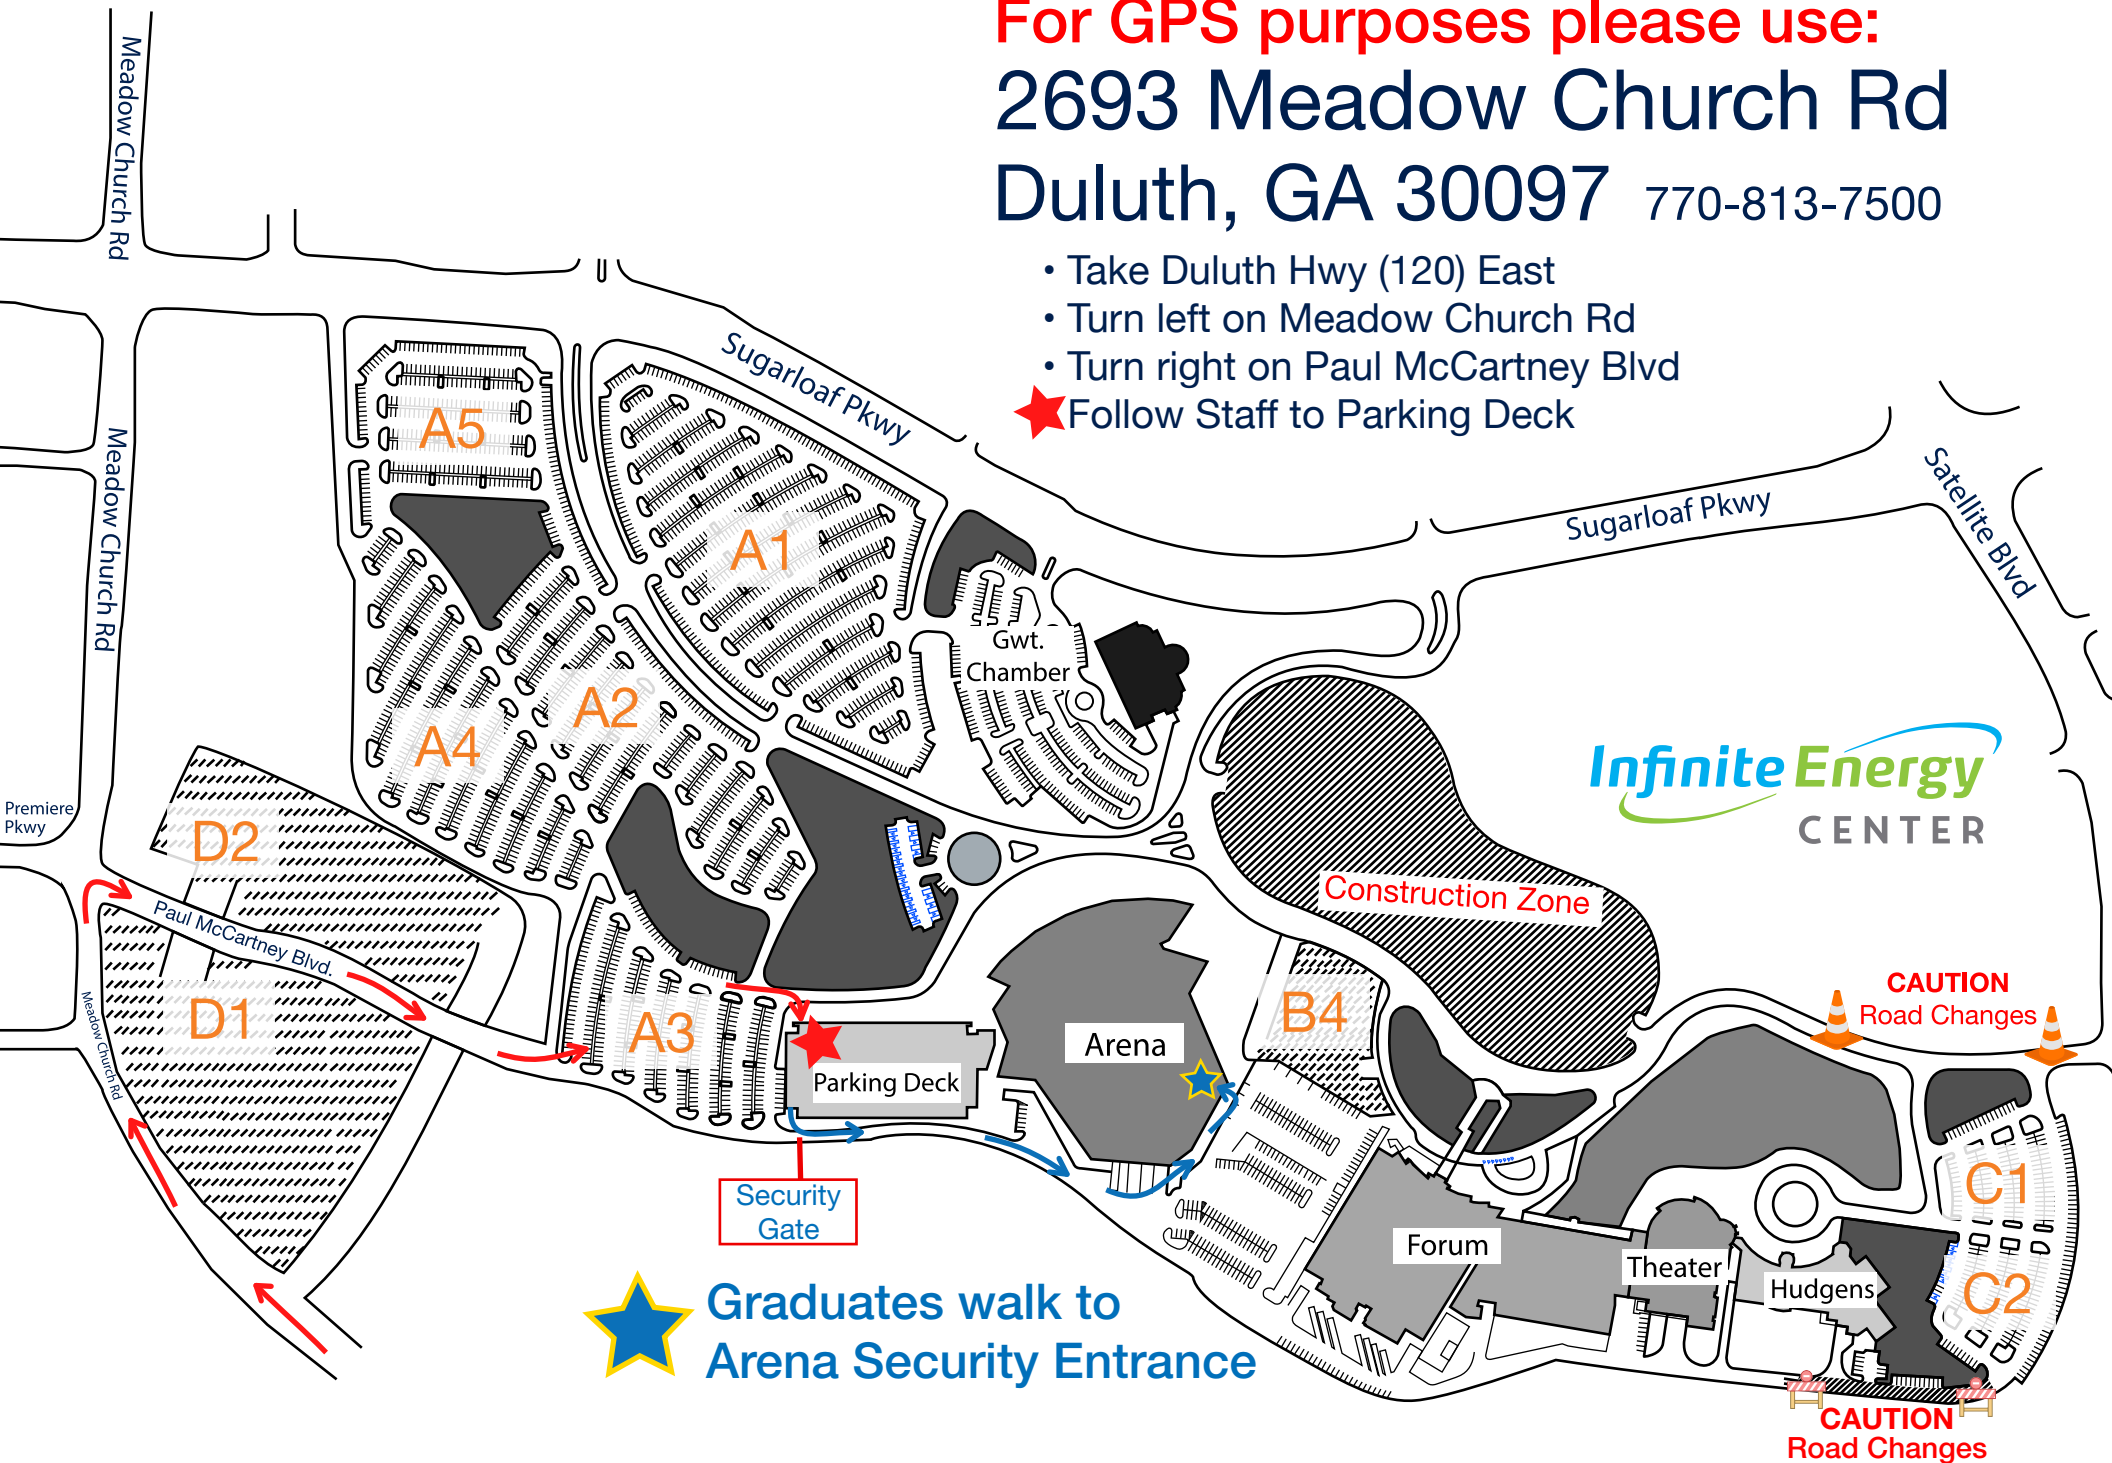

**For GPS purposes please use:**  
**2693 Meadow Church Rd**  
**Duluth, GA 30097 770-813-7500**

- Take Duluth Hwy (120) East
- Turn left on Meadow Church Rd
- Turn right on Paul McCartney Blvd
- ★ Follow Staff to Parking Deck

**Infinite Energy**  
CENTER

★ Graduates walk to  
Arena Security Entrance

CAUTION  
Road Changes