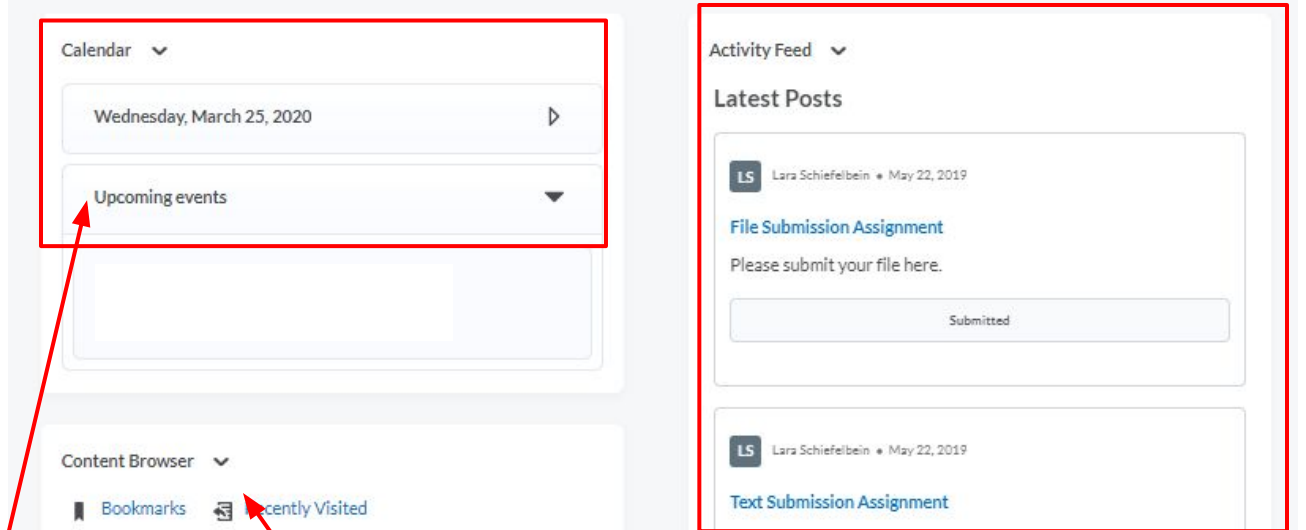

What are eCLASS C&I Course Pages?

eCLASS C&I course pages are online classrooms where teachers provide instruction and materials to help students learn. There are also opportunities to complete discussion boards, assignments, and quizzes. Learn more about parts of a teacher's page that you may see. Please note this is an example of a page, your teacher's page may look different.

The navbar (with or without icon pictures). Click **Content** to view course table of contents.

Notifications from your course pages.

Calendar is where students can see upcoming due dates.

Content Browser is another way to navigate to content items.