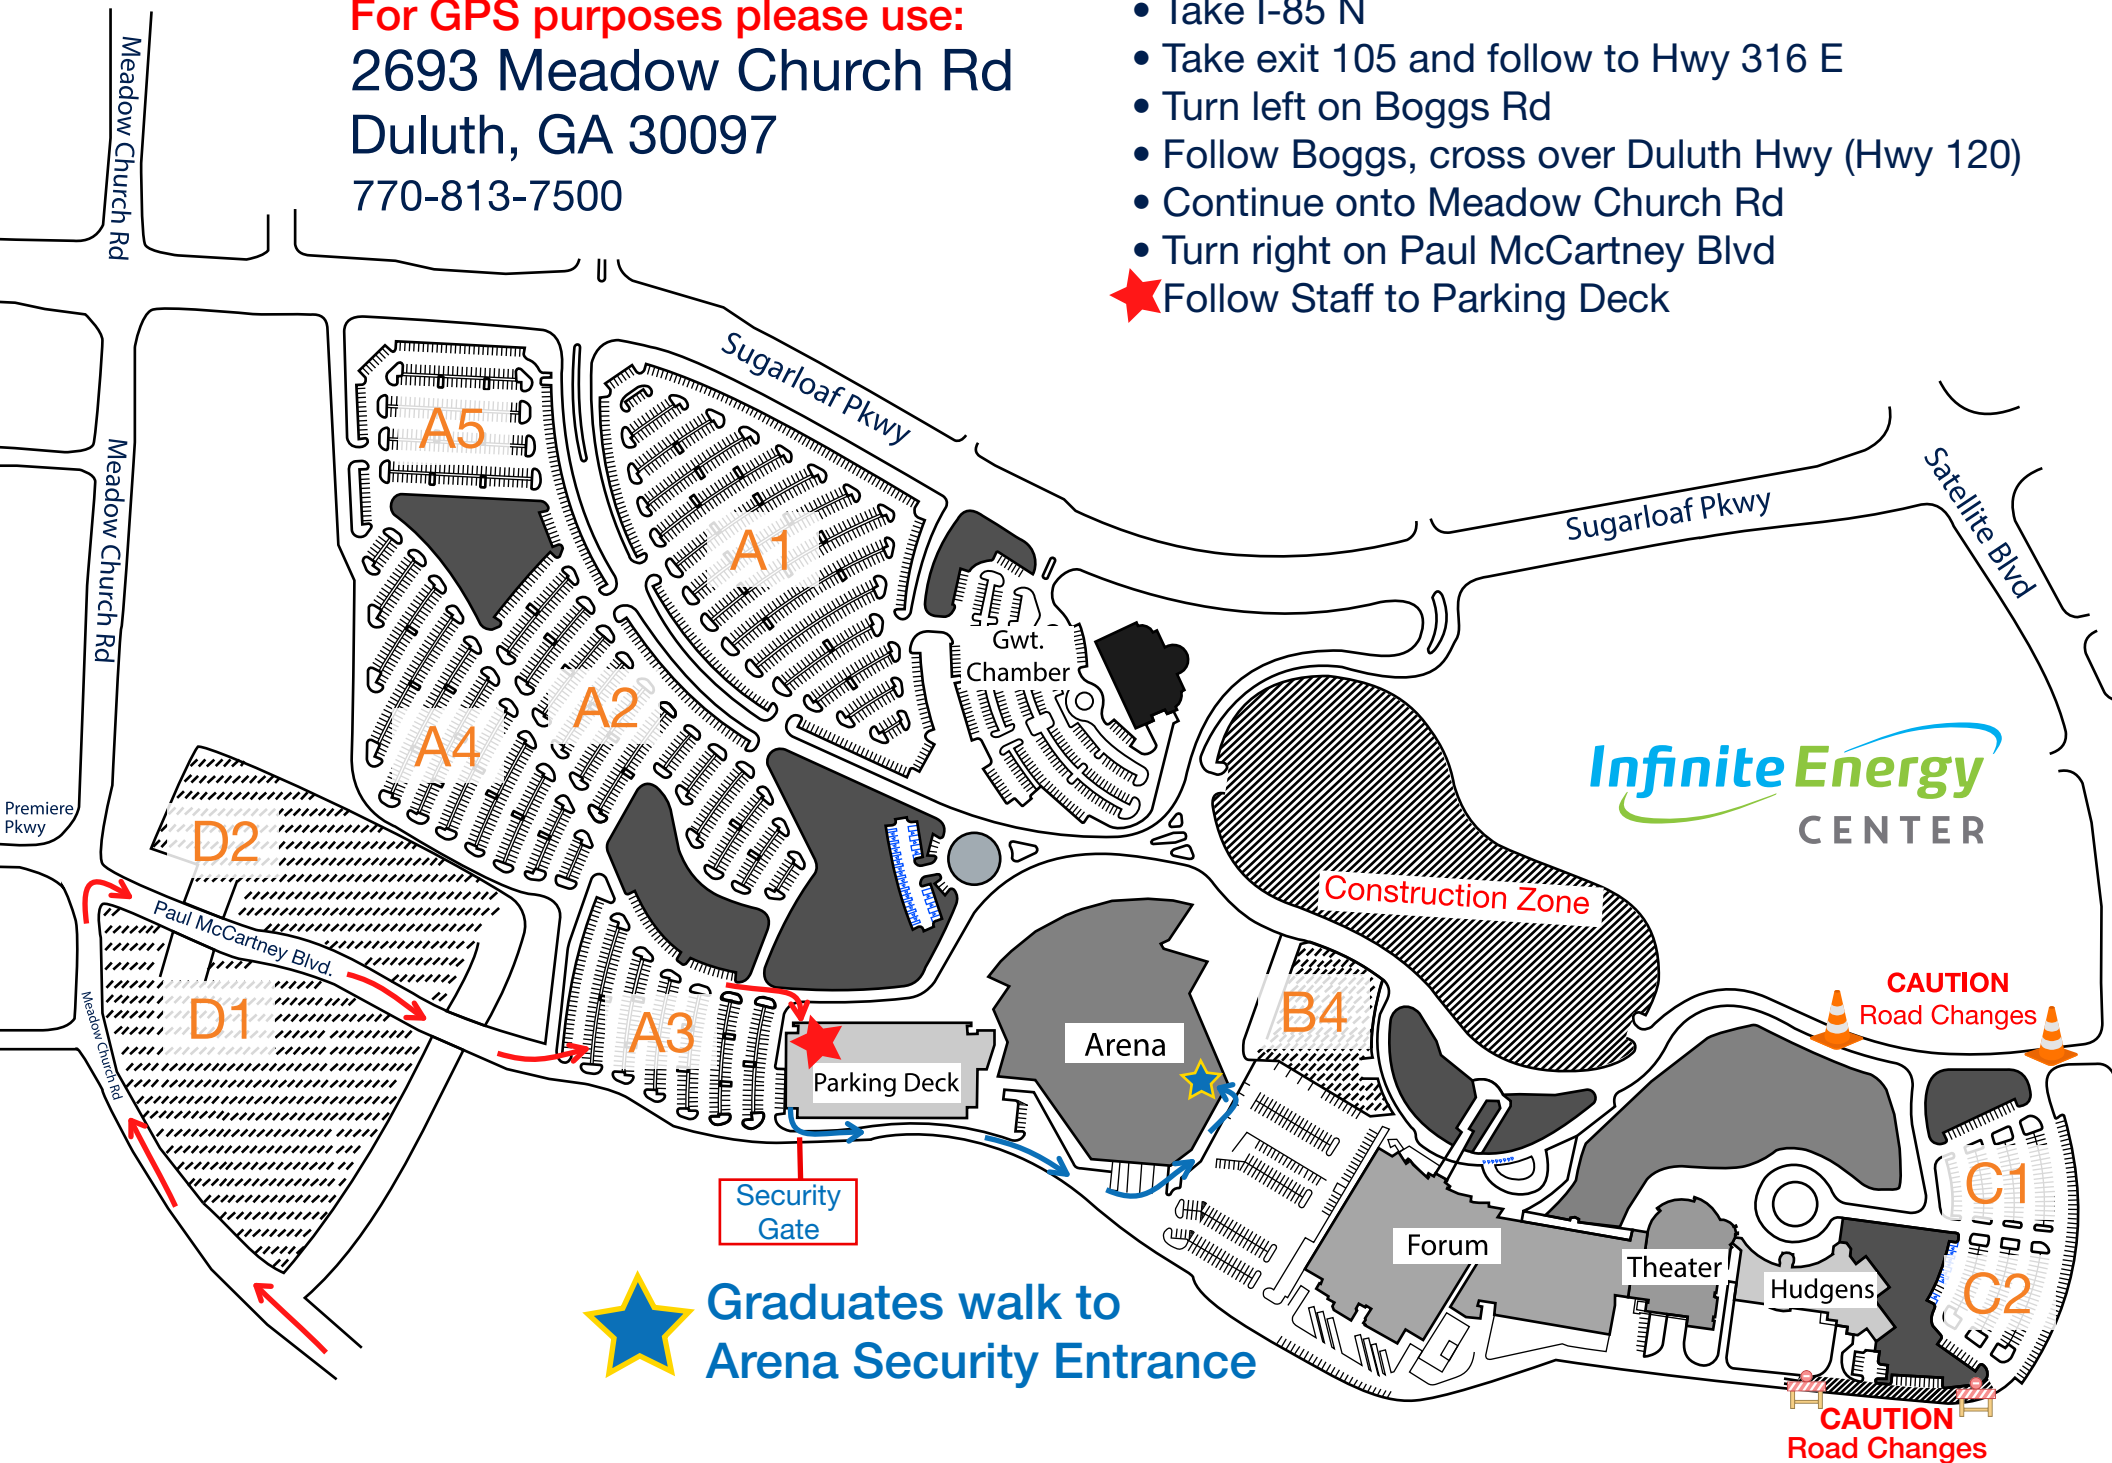

For GPS purposes please use:
2693 Meadow Church Rd
Duluth, GA 30097
770-813-7500

- Take I-85 N
- Take exit 105 and follow to Hwy 316 E
- Turn left on Boggs Rd
- Follow Boggs, cross over Duluth Hwy (Hwy 120)
- Continue onto Meadow Church Rd
- Turn right on Paul McCartney Blvd
- ★ Follow Staff to Parking Deck

★ Graduates walk to
Arena Security Entrance