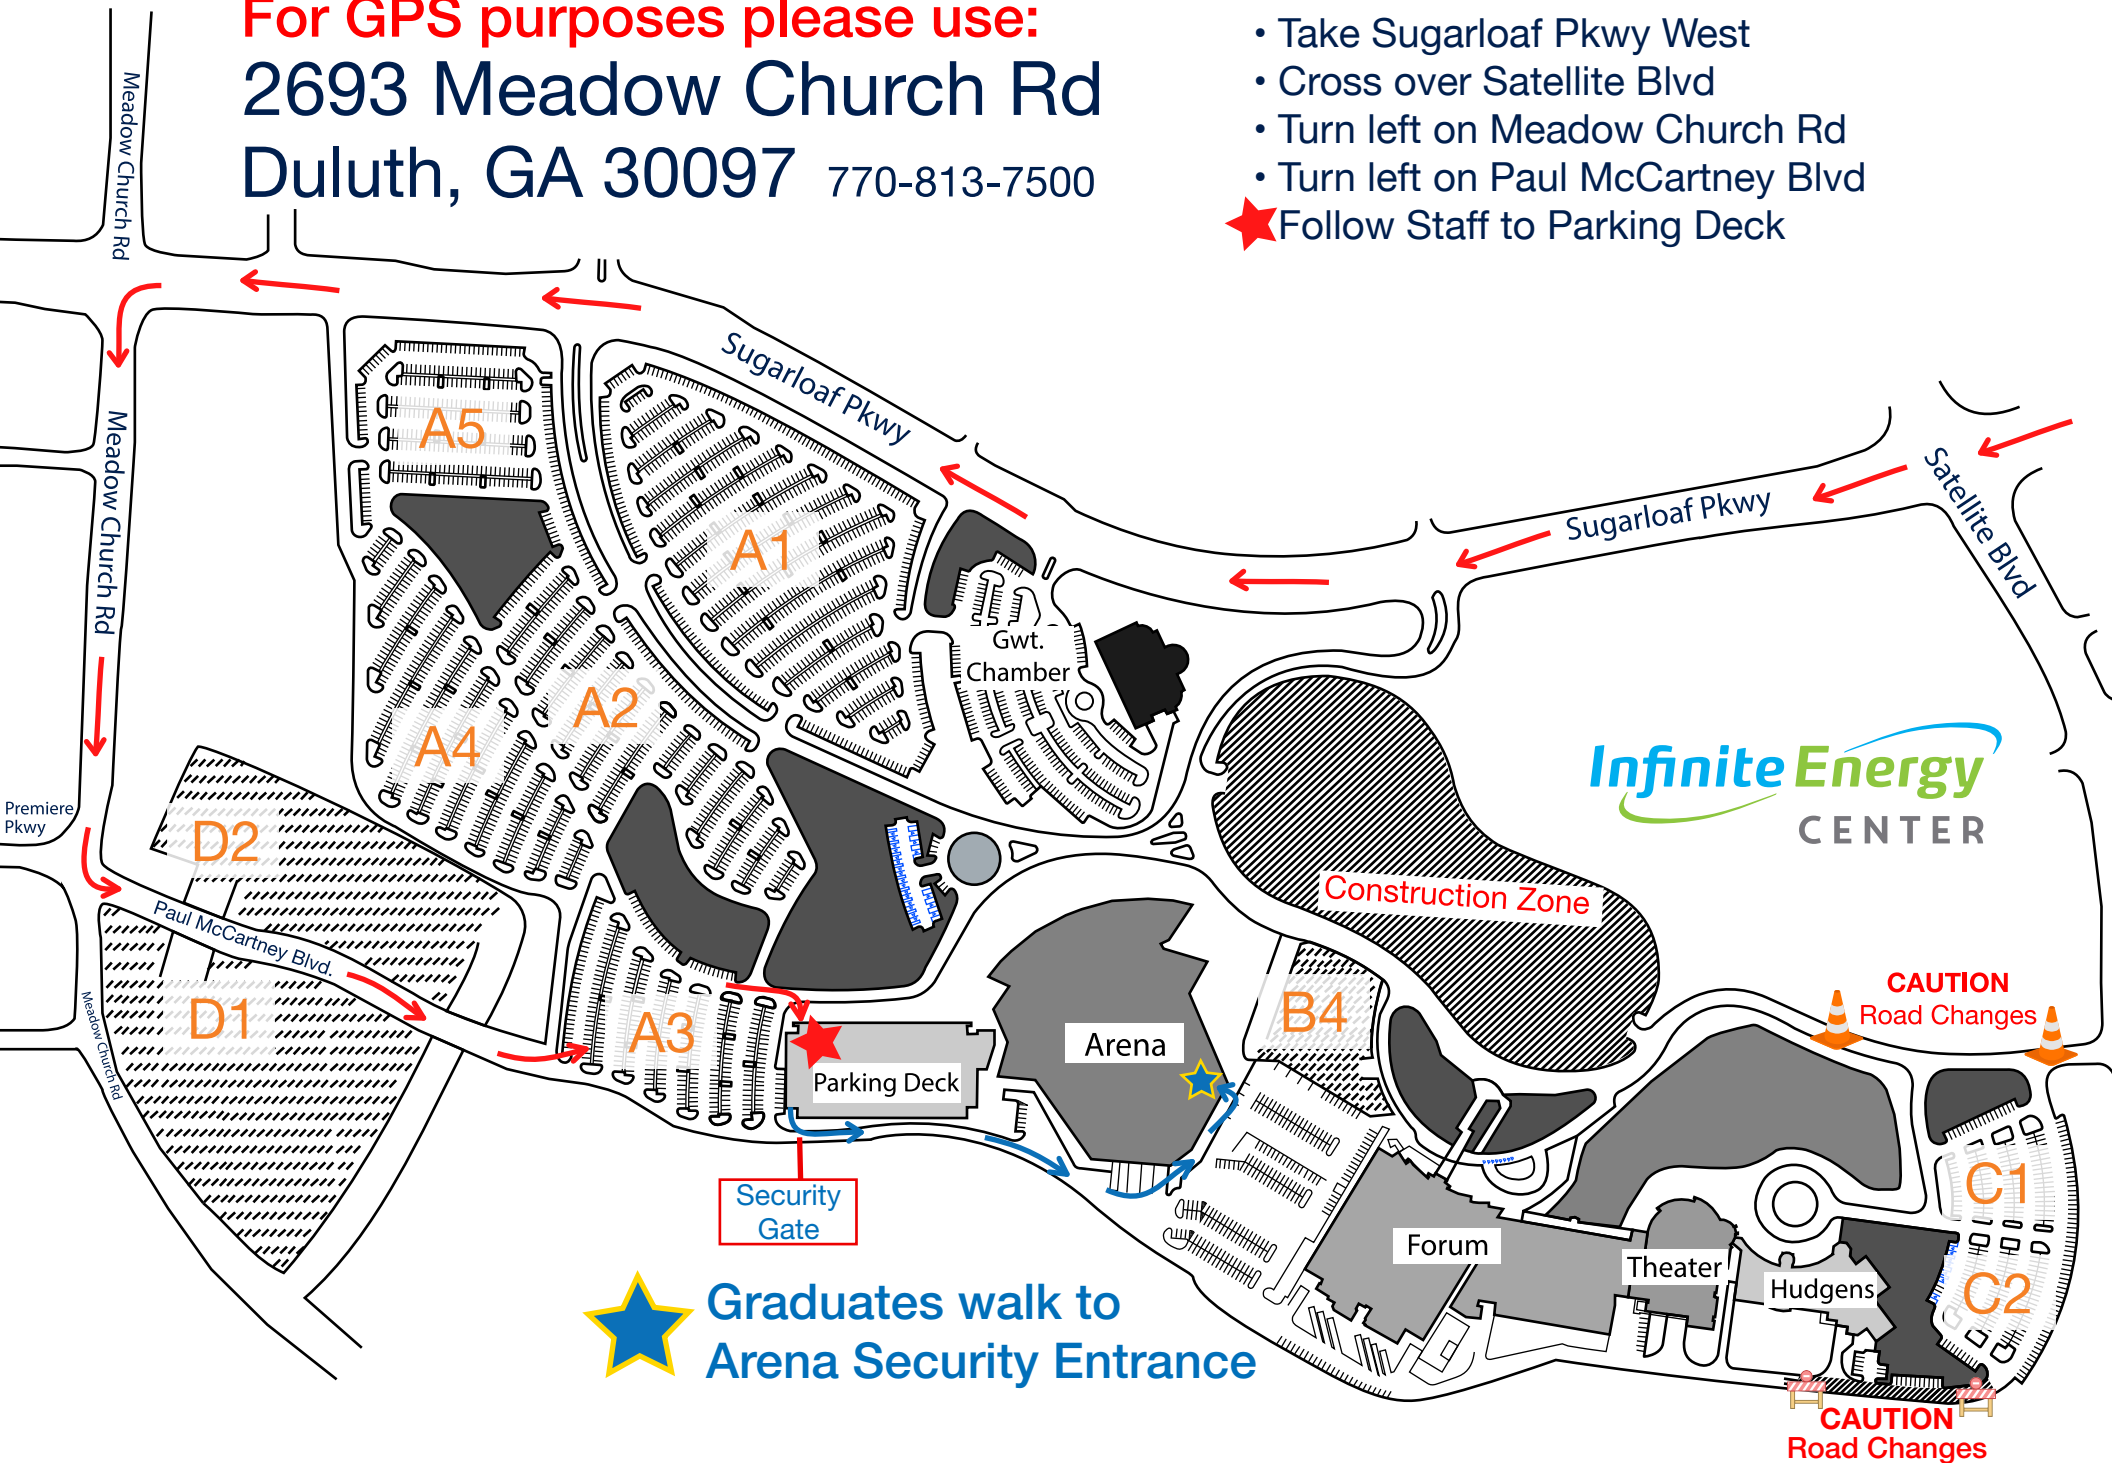

**For GPS purposes please use:**  
**2693 Meadow Church Rd**  
**Duluth, GA 30097** 770-813-7500

- Take Sugarloaf Pkwy West
- Cross over Satellite Blvd
- Turn left on Meadow Church Rd
- Turn left on Paul McCartney Blvd
- ★ Follow Staff to Parking Deck

**Infinite Energy**  
CENTER

★ Graduates walk to  
Arena Security Entrance

CAUTION  
Road Changes