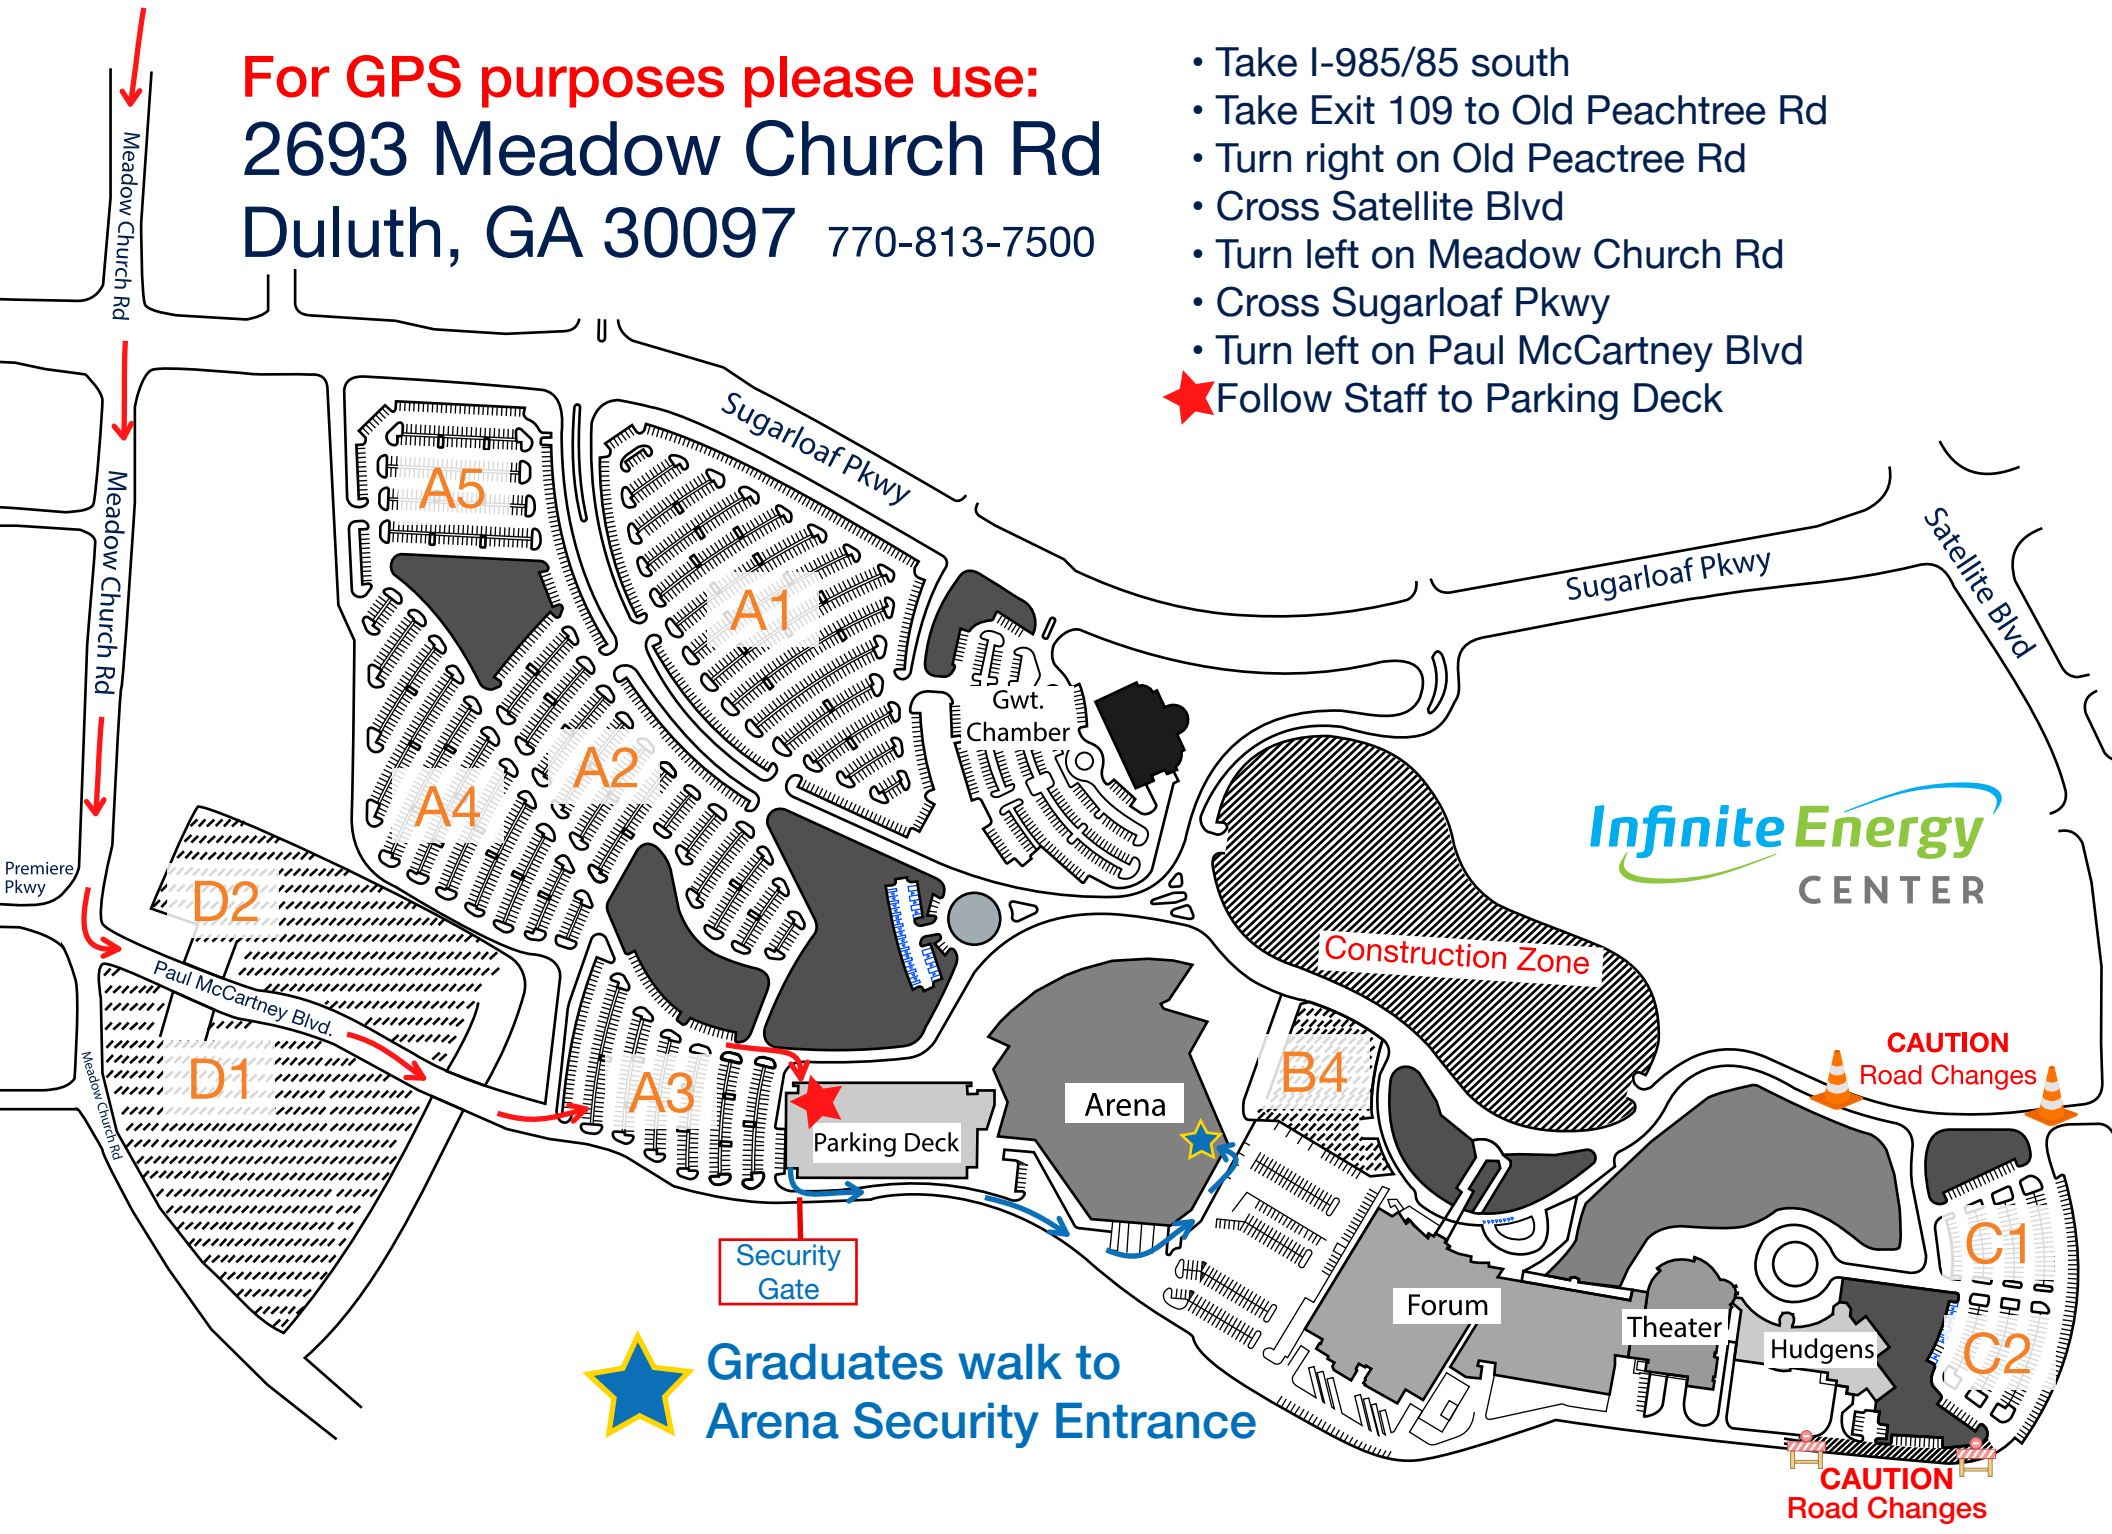

For GPS purposes please use:
2693 Meadow Church Rd
Duluth, GA 30097 770-813-7500

- Take I-985/85 south
- Take Exit 109 to Old Peachtree Rd
- Turn right on Old Peachtree Rd
- Cross Satellite Blvd
- Turn left on Meadow Church Rd
- Cross Sugarloaf Pkwy
- Turn left on Paul McCartney Blvd
- ★ Follow Staff to Parking Deck

Infinite Energy
CENTER

★ Graduates walk to
Arena Security Entrance

CAUTION
Road Changes

CAUTION
Road Changes