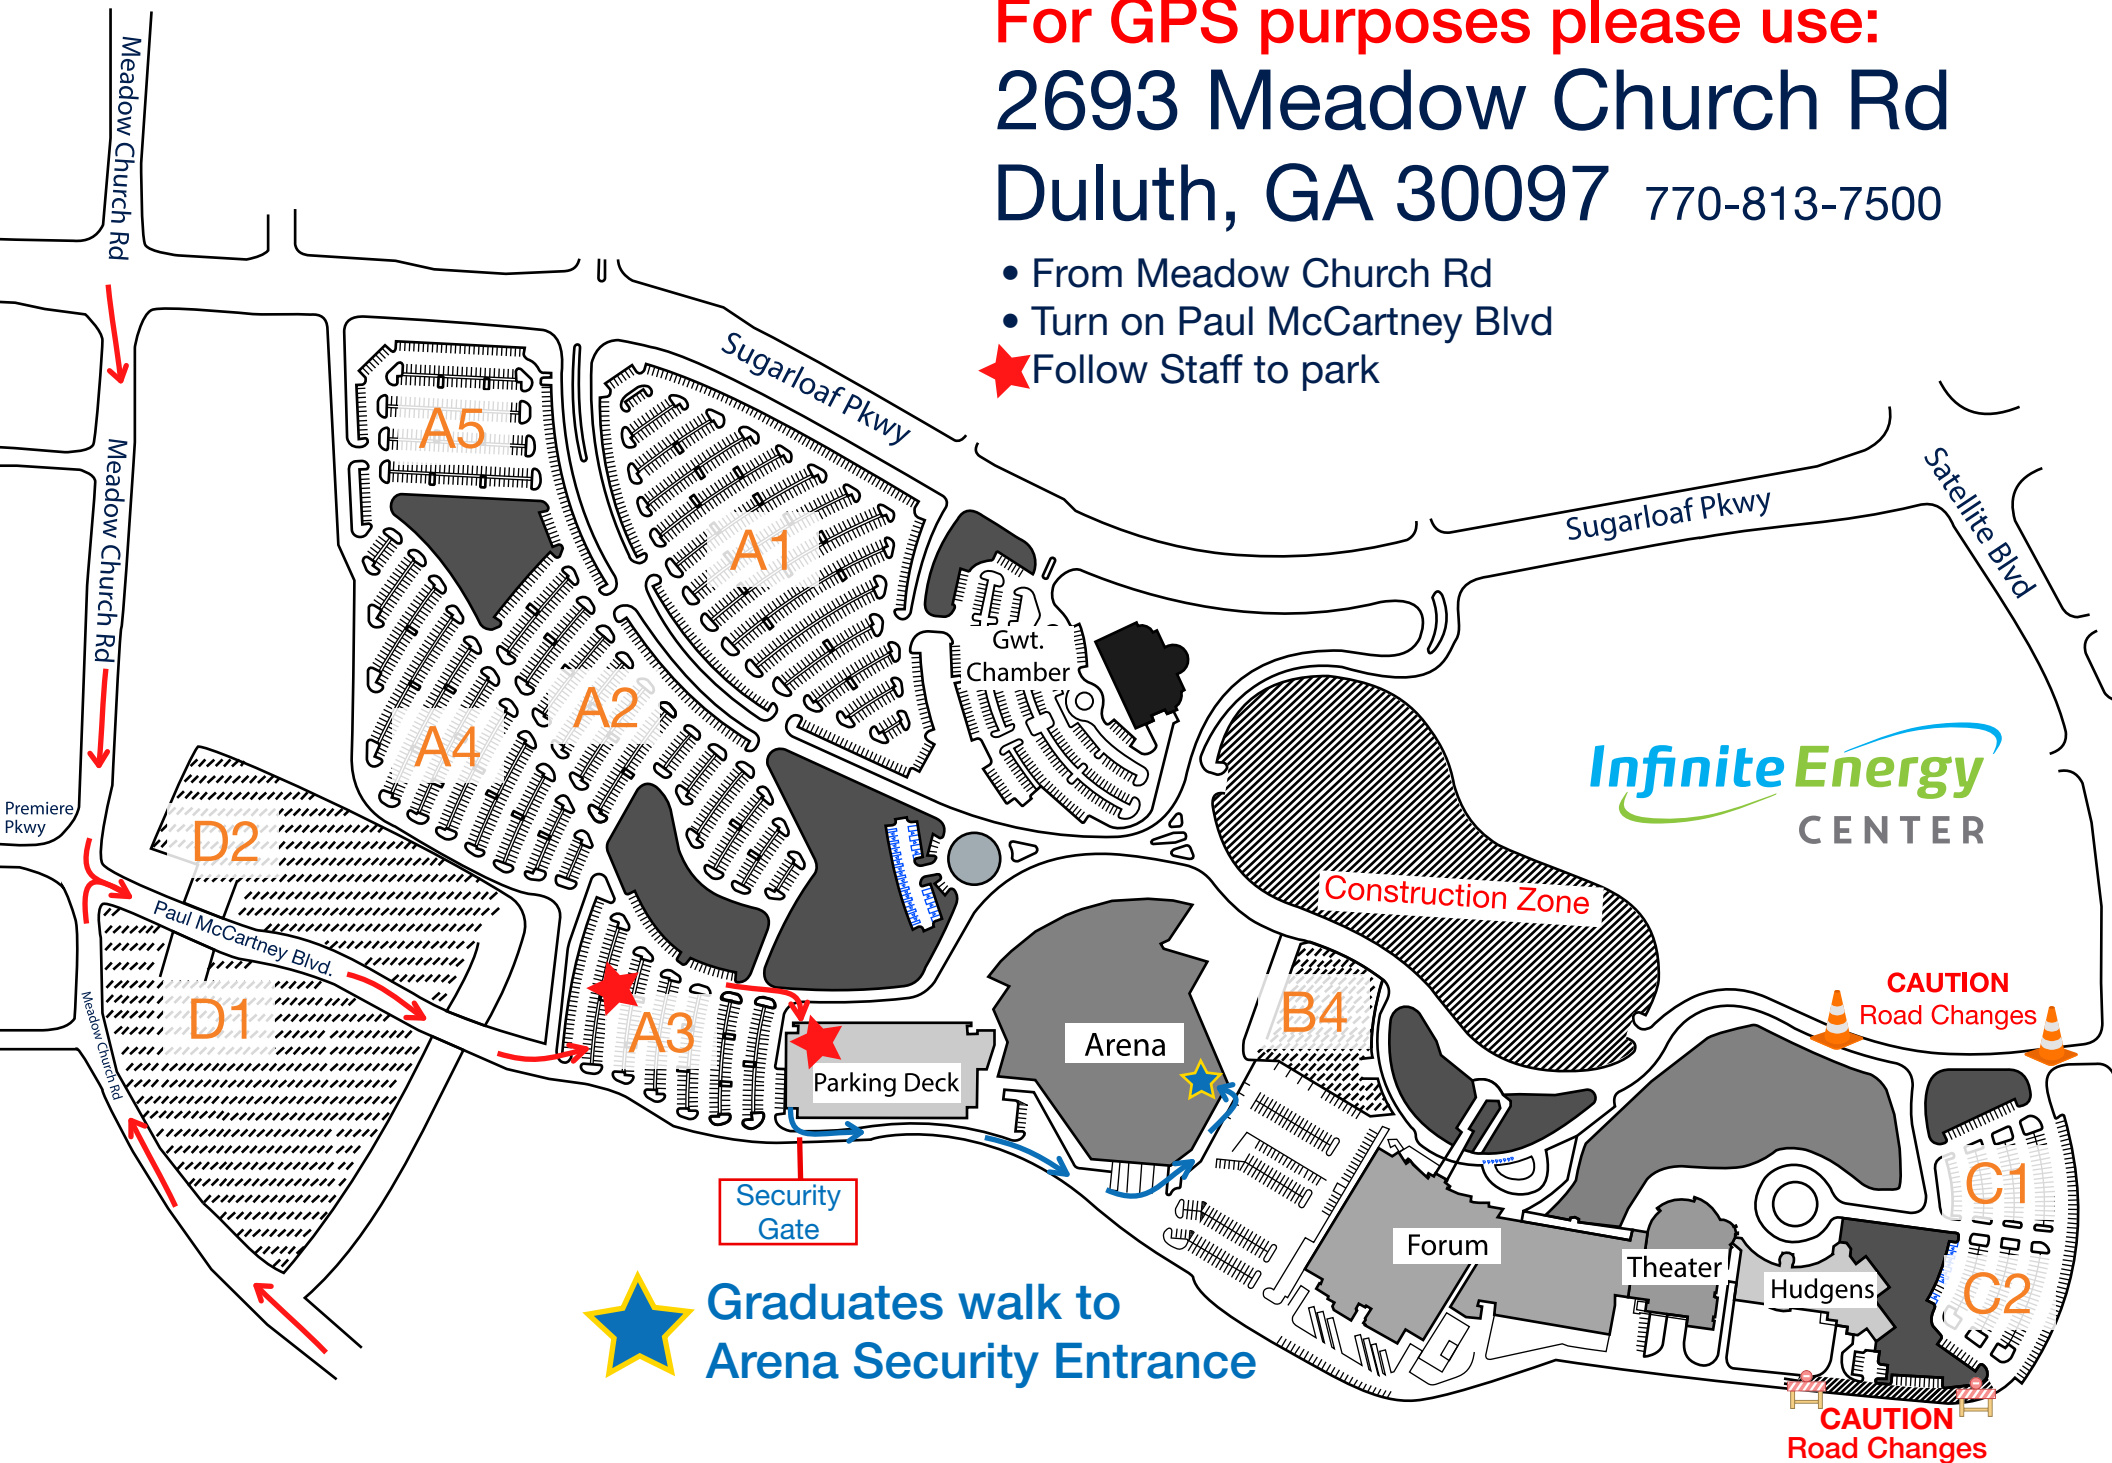

For GPS purposes please use:
2693 Meadow Church Rd
Duluth, GA 30097 770-813-7500

- From Meadow Church Rd
- Turn on Paul McCartney Blvd
- ★ Follow Staff to park

★ Graduates walk to
Arena Security Entrance

CAUTION
Road Changes

CAUTION
Road Changes