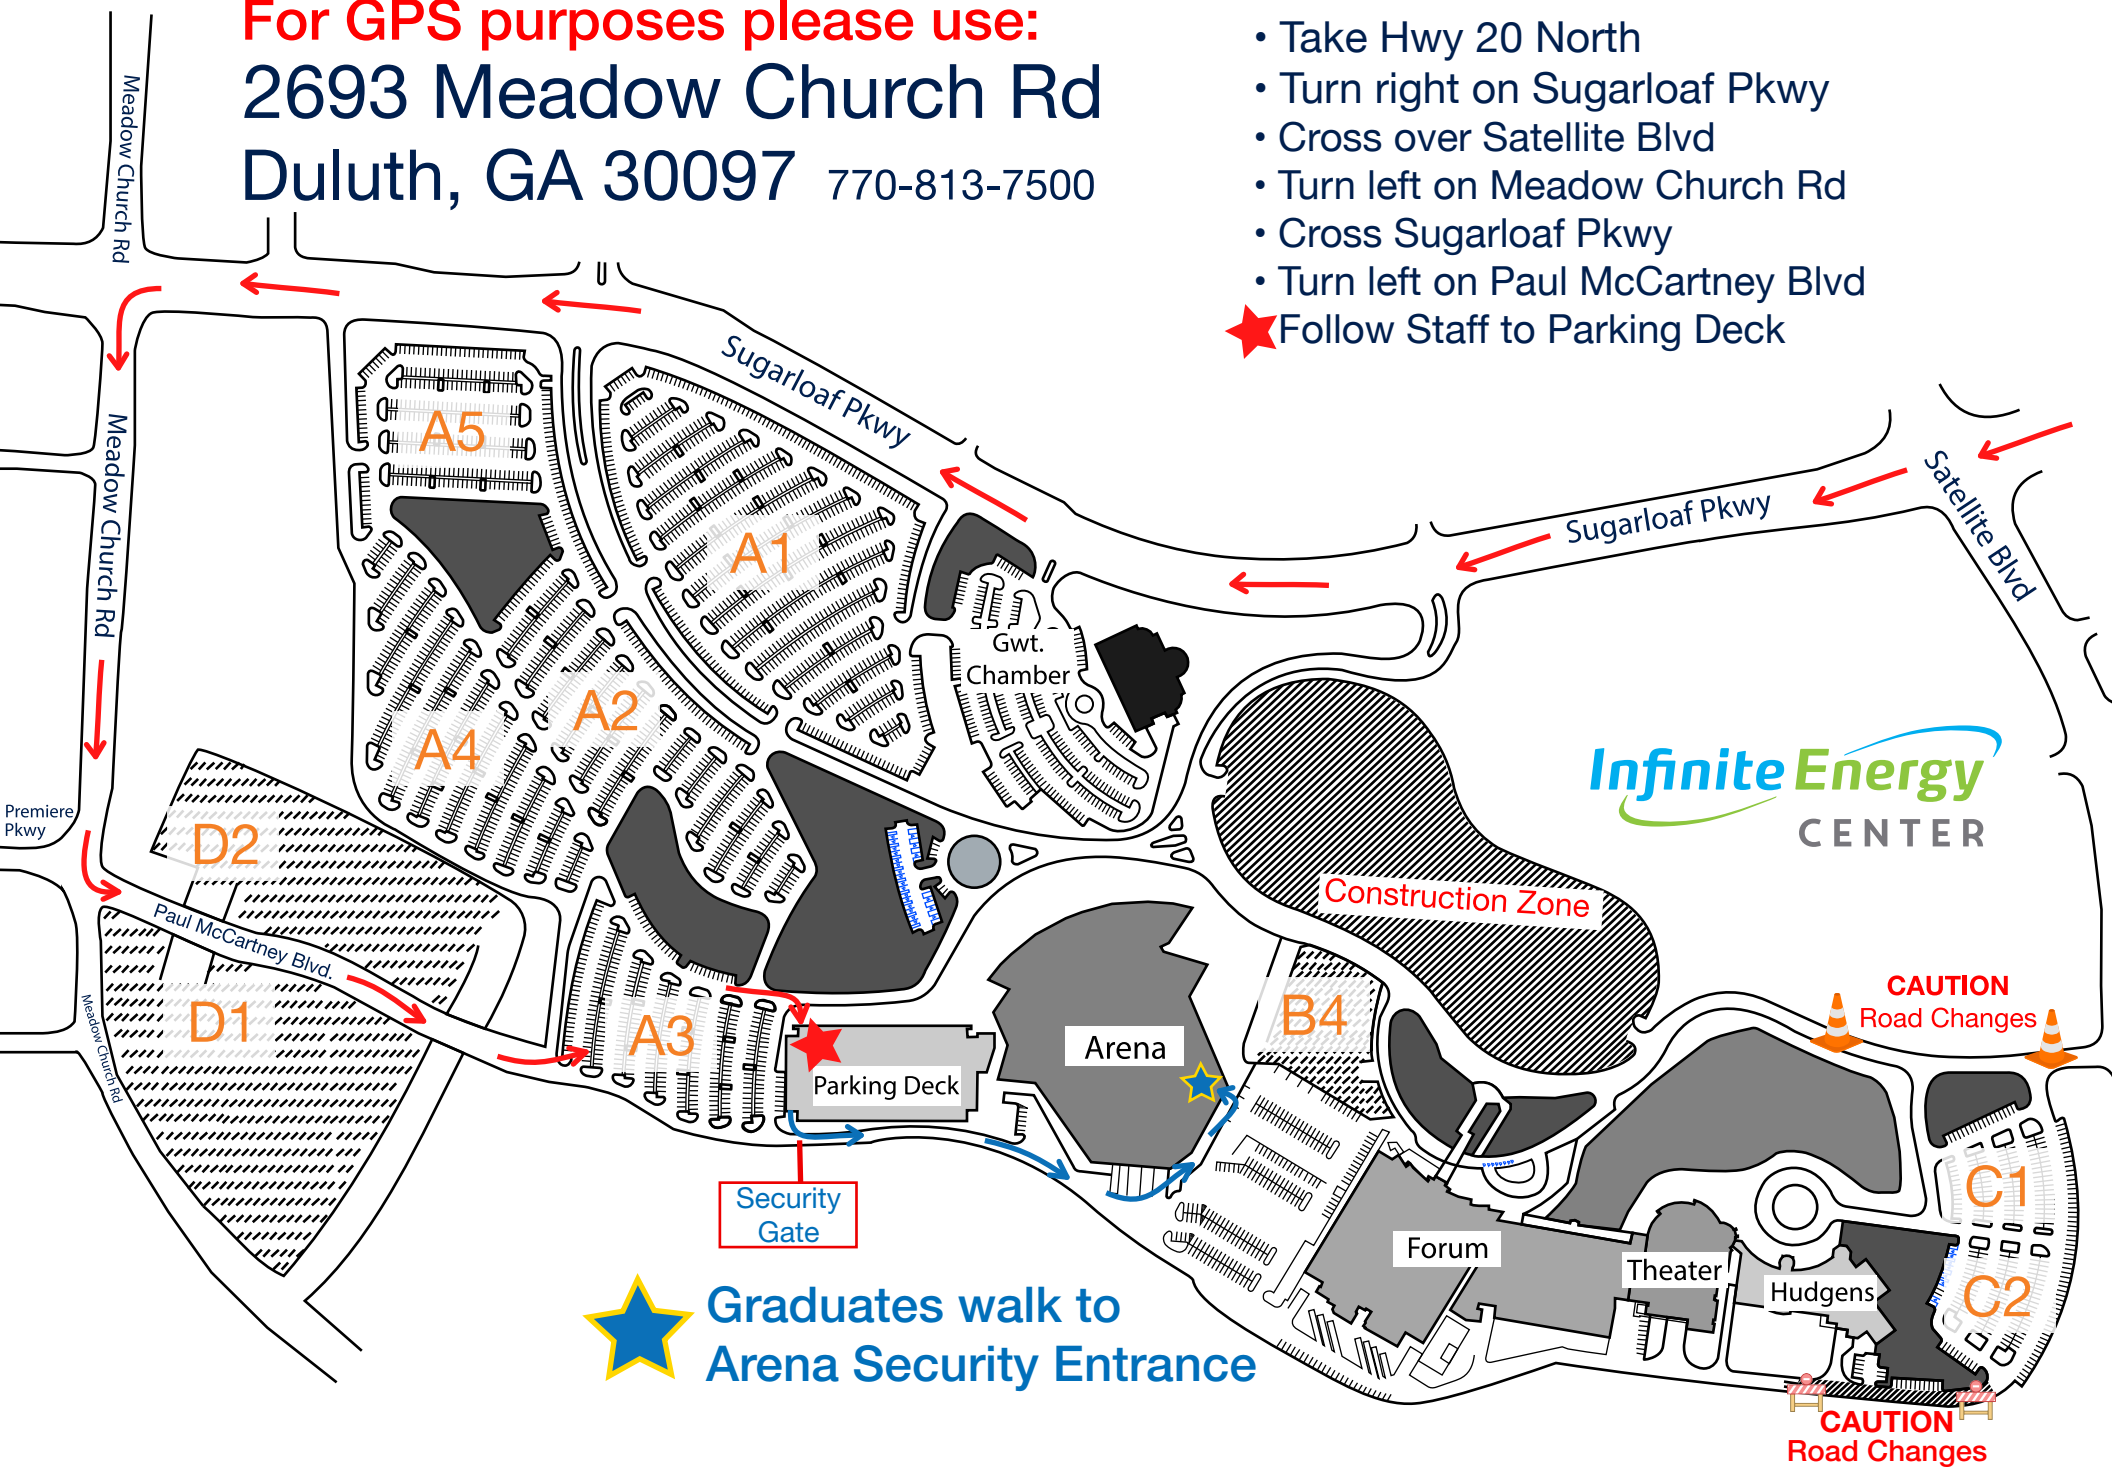

For GPS purposes please use:
2693 Meadow Church Rd
Duluth, GA 30097 770-813-7500

- Take Hwy 20 North
- Turn right on Sugarloaf Pkwy
- Cross over Satellite Blvd
- Turn left on Meadow Church Rd
- Cross Sugarloaf Pkwy
- Turn left on Paul McCartney Blvd
- ★ Follow Staff to Parking Deck

Infinite Energy
CENTER

★ Graduates walk to
Arena Security Entrance

CAUTION
Road Changes