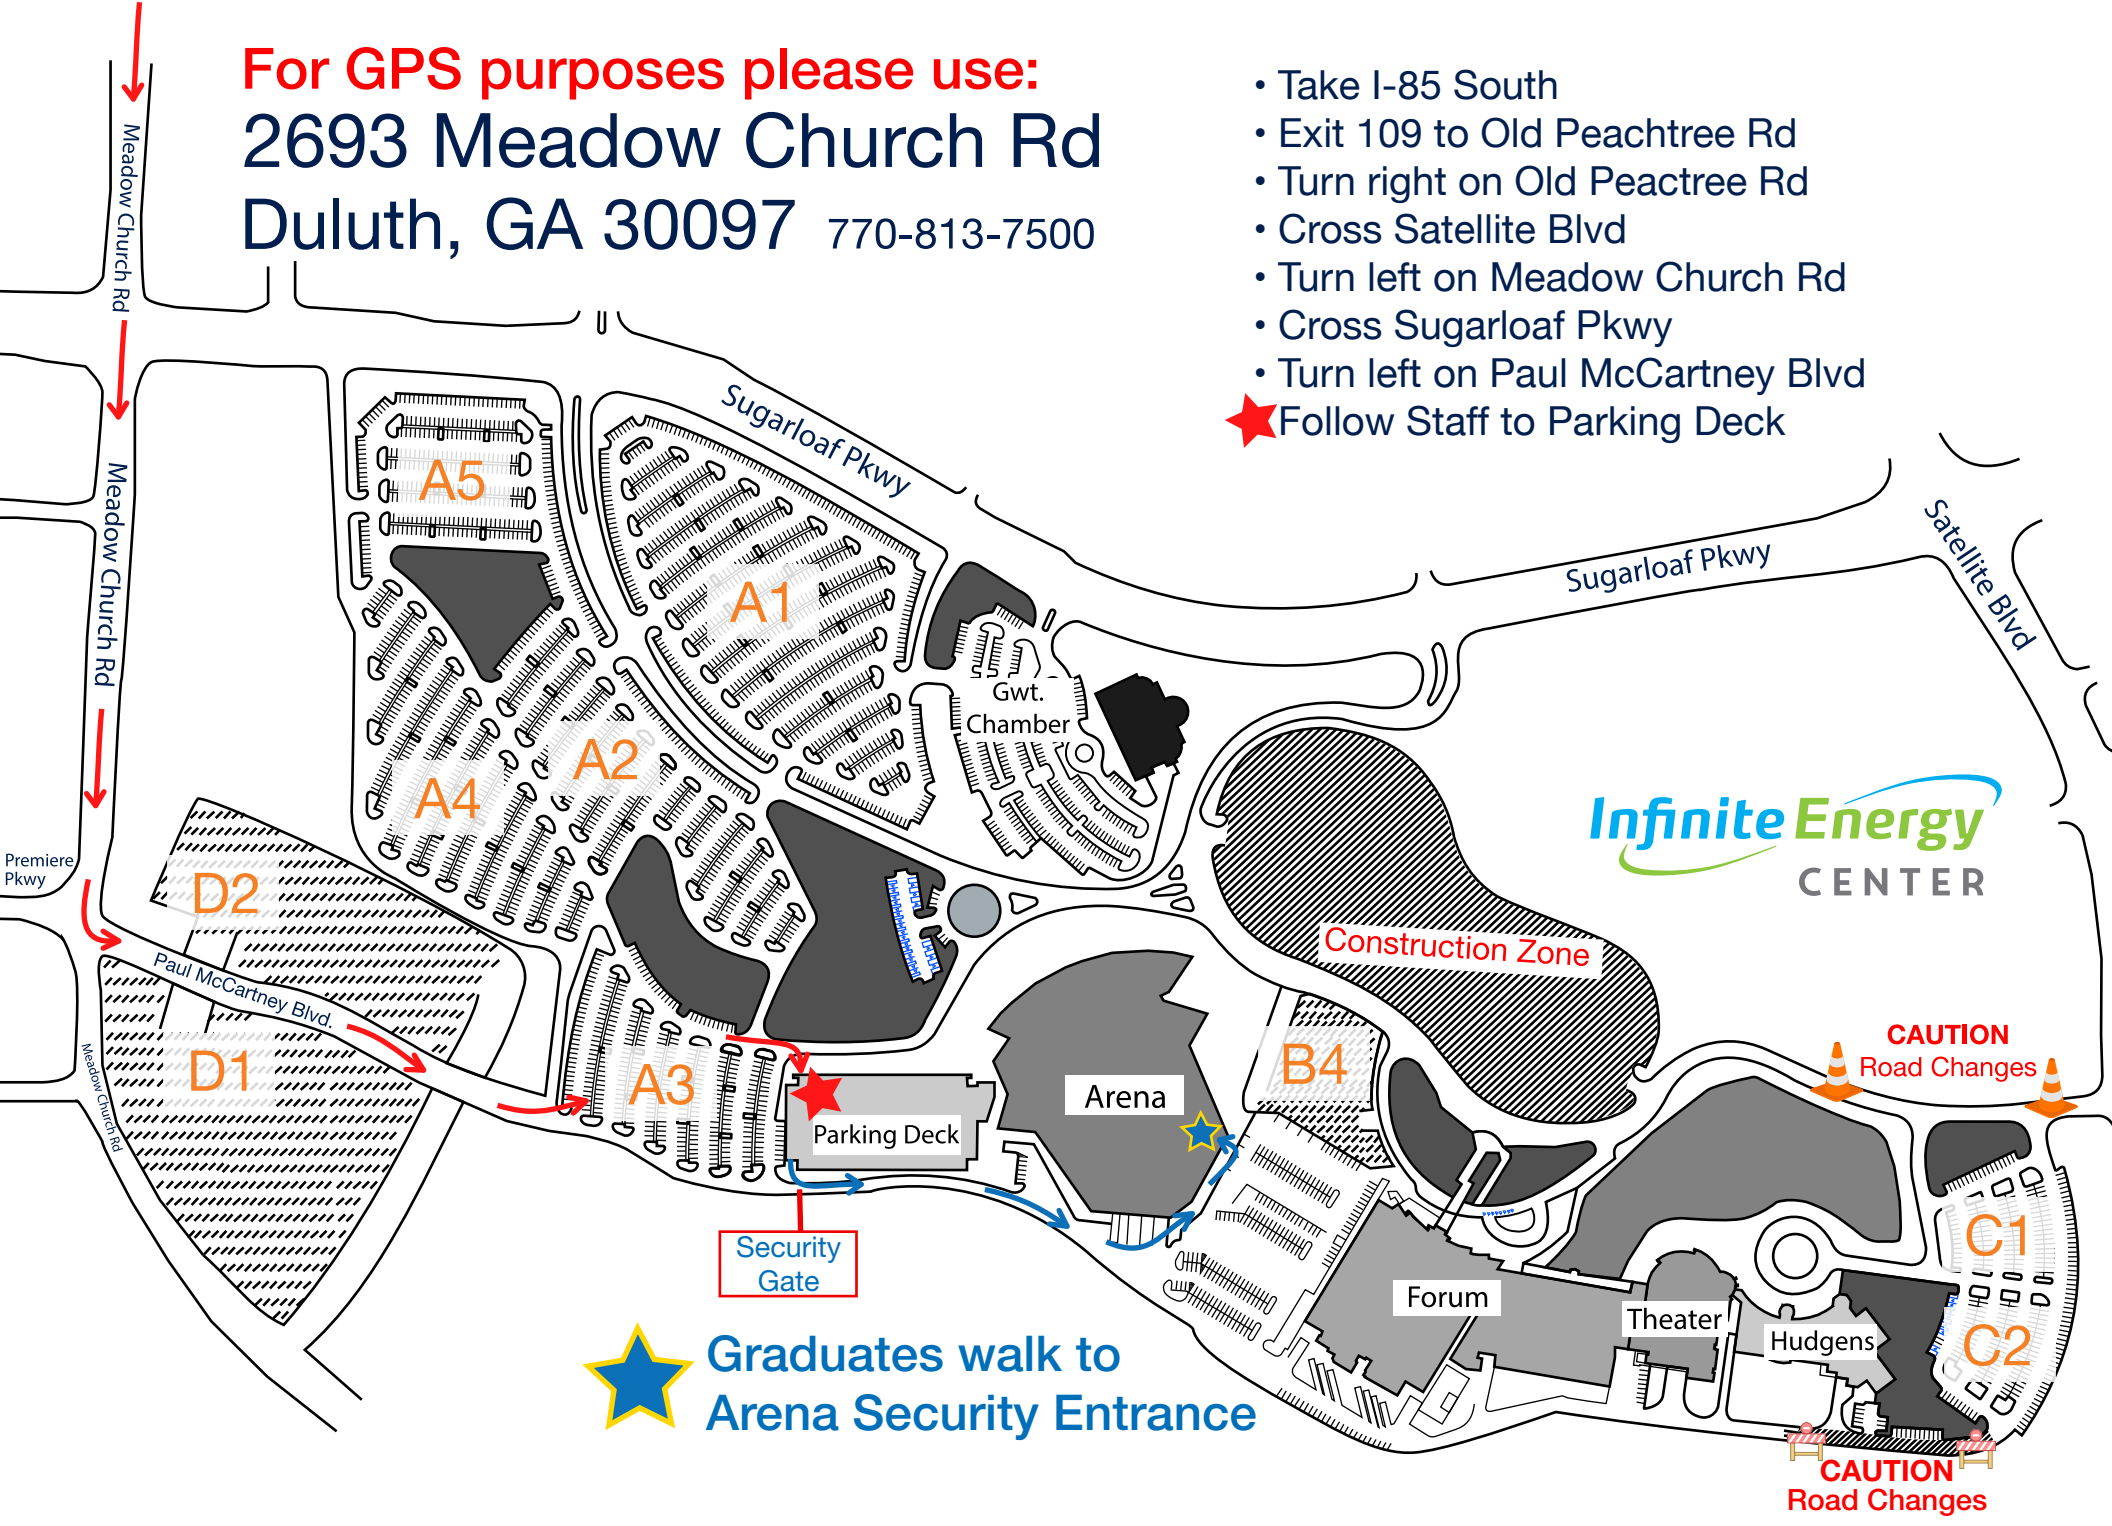

**For GPS purposes please use:**  
**2693 Meadow Church Rd**  
**Duluth, GA 30097 770-813-7500**

- Take I-85 South
- Exit 109 to Old Peachtree Rd
- Turn right on Old Peactree Rd
- Cross Satellite Blvd
- Turn left on Meadow Church Rd
- Cross Sugarloaf Pkwy
- Turn left on Paul McCartney Blvd
- ★ Follow Staff to Parking Deck

**Infinite Energy**  
CENTER

★ Graduates walk to  
Arena Security Entrance

CAUTION  
Road Changes

CAUTION  
Road Changes