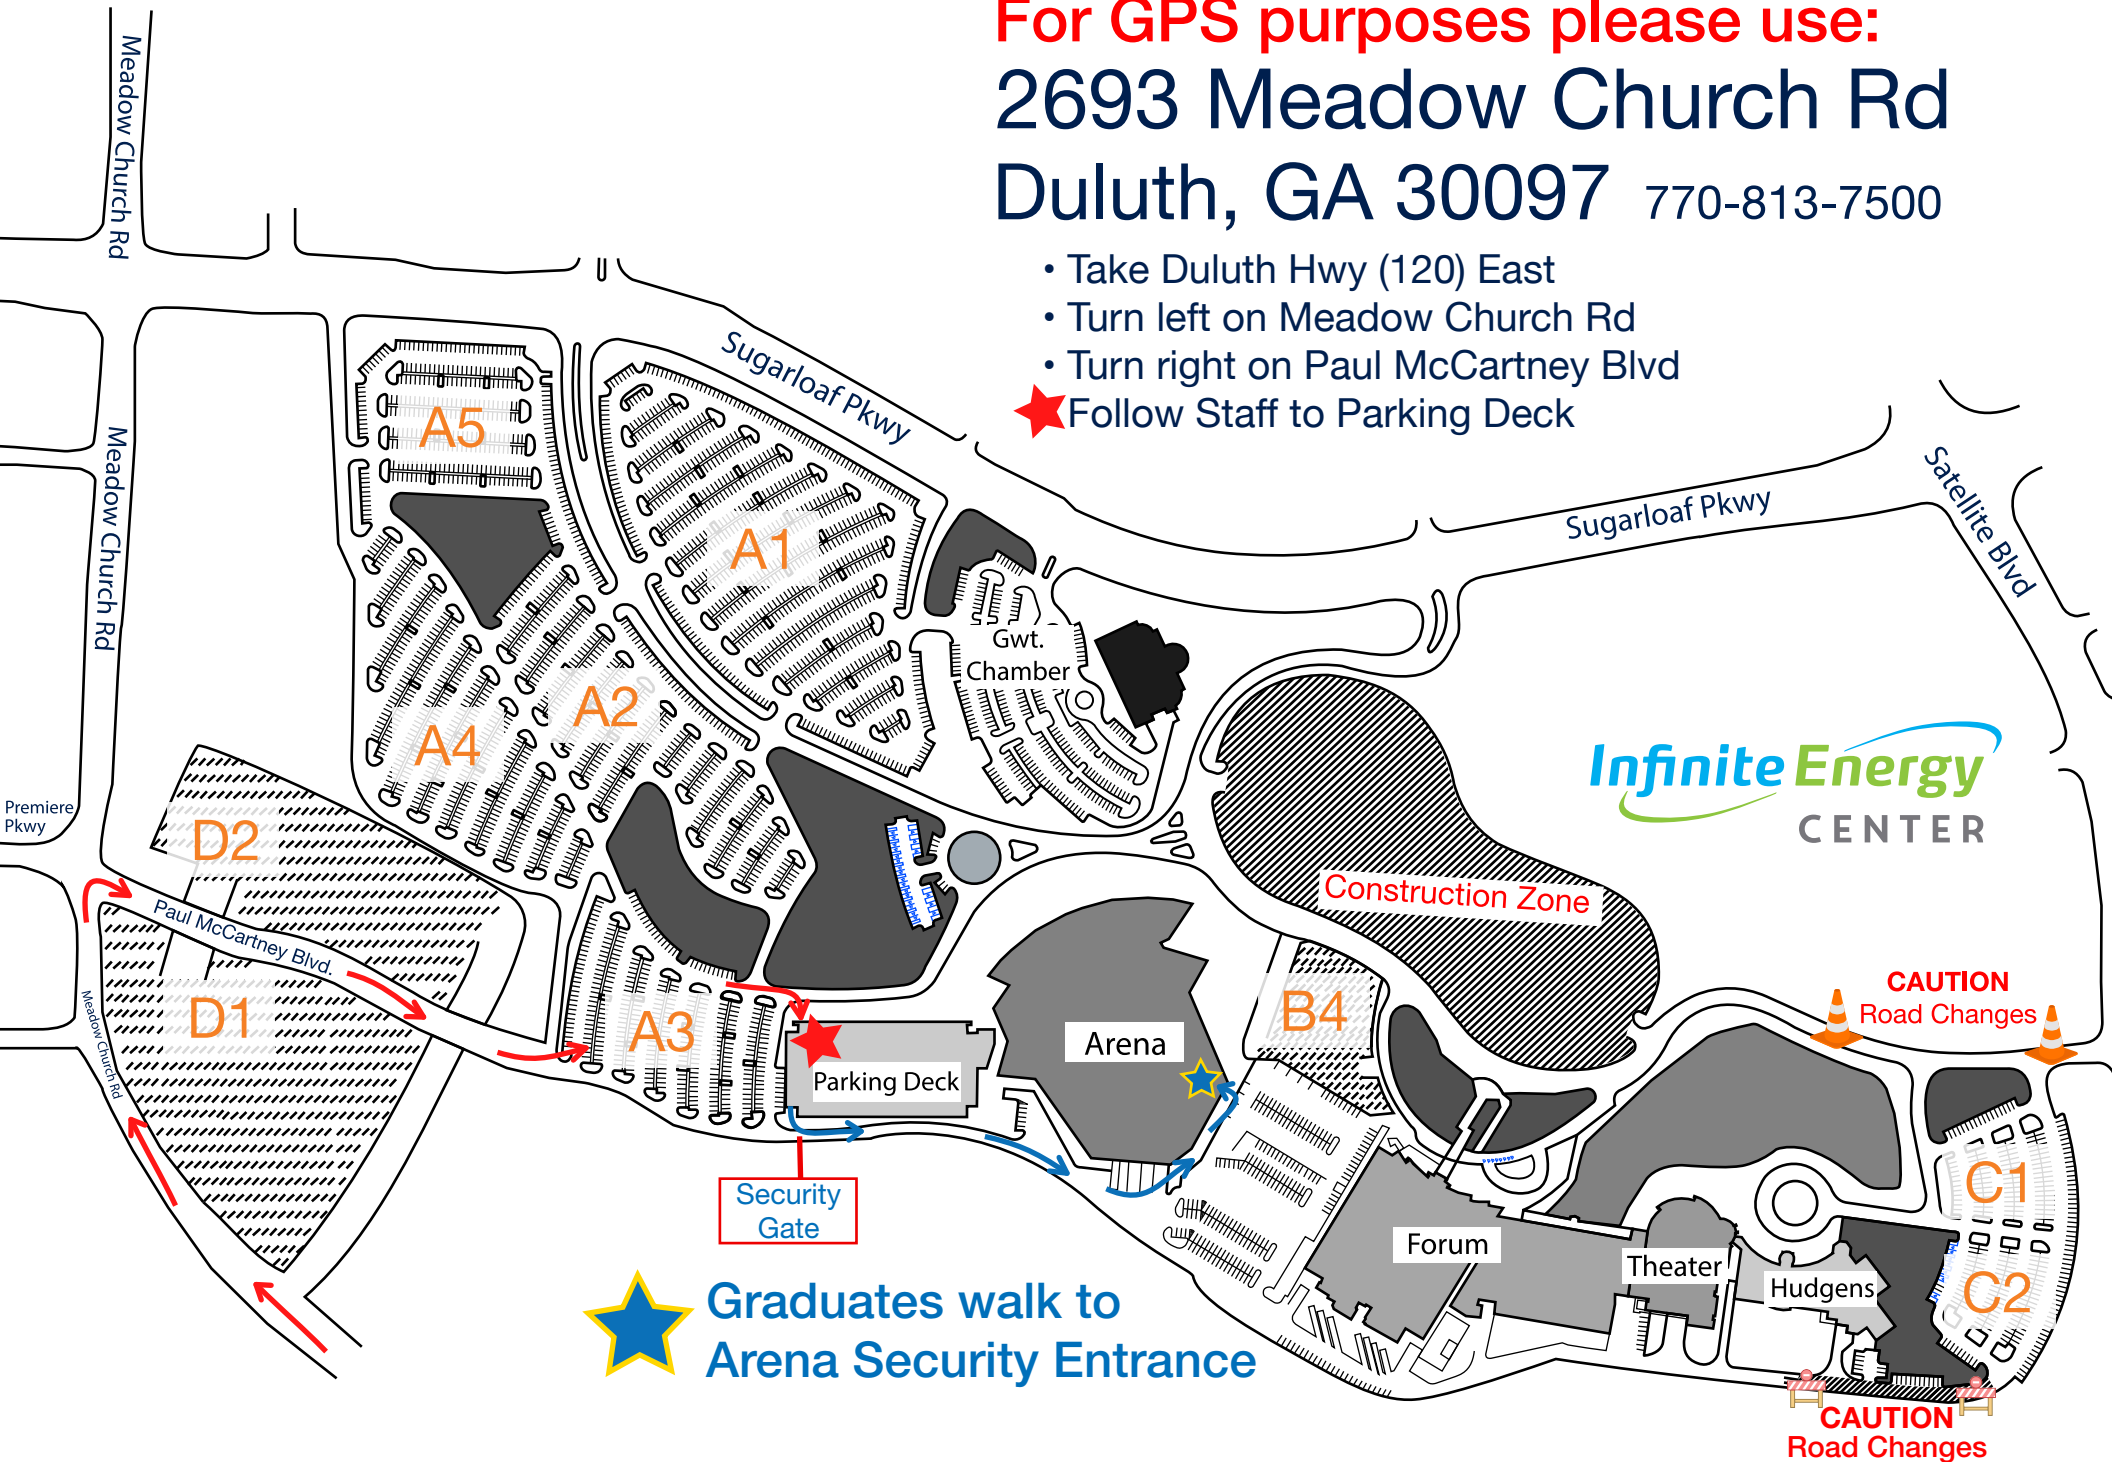

For GPS purposes please use:
2693 Meadow Church Rd
Duluth, GA 30097 770-813-7500

- Take Duluth Hwy (120) East
- Turn left on Meadow Church Rd
- Turn right on Paul McCartney Blvd
- ★ Follow Staff to Parking Deck

★ Graduates walk to
Arena Security Entrance

CAUTION
Road Changes