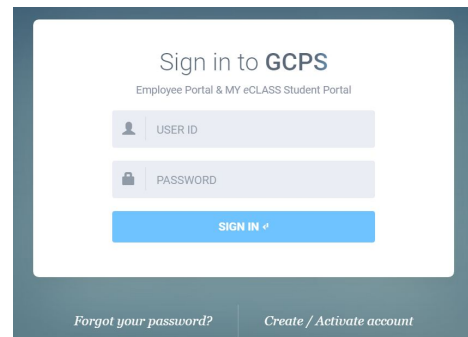

Accessing Resources on Student Portal

Gwinnett County Public Schools

1. Log in to the Student Portal

- Go to the [eClass student portal](#).
 - Enter your student number and password.
 - Click **SIGN IN**.

2. Utilize your Student Portal

- From your student portal, you can access the following:
 1. Your eCLASS Course Pages
 2. SchoolNet Assessment Tool
 3. The Online Research Library
 4. Media Catalogue
 5. Additional resources such as G Suite for Education (Google Docs, Google Meet, and Google Classroom), Classworks, Safari Montage, and more.
 6. Your digital textbooks and Gizmos.