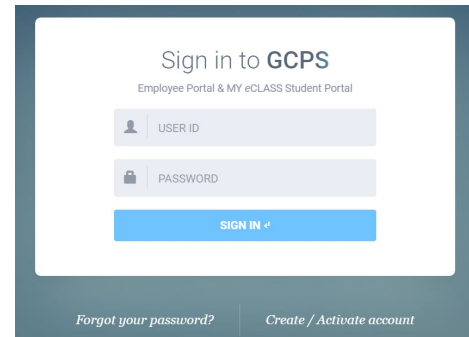

## 1. Log in to the Student Portal

- Go to the [eClass student portal](#).
  - Enter your student number and password.
  - Click **SIGN IN**.