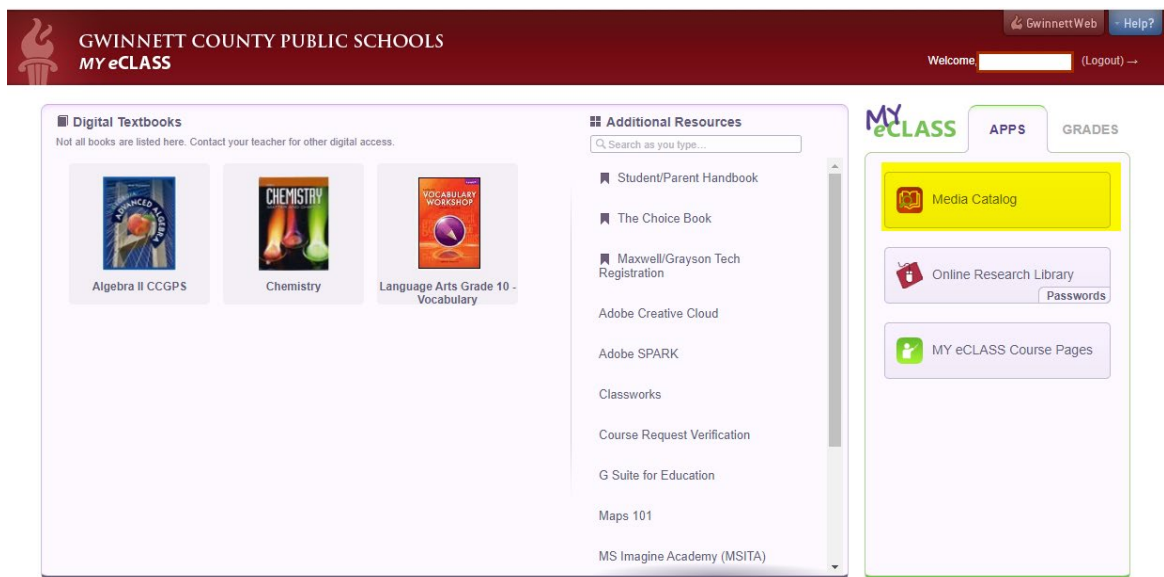

2. Utilize your Student Portal

- From your student portal, click on Media Catalog.